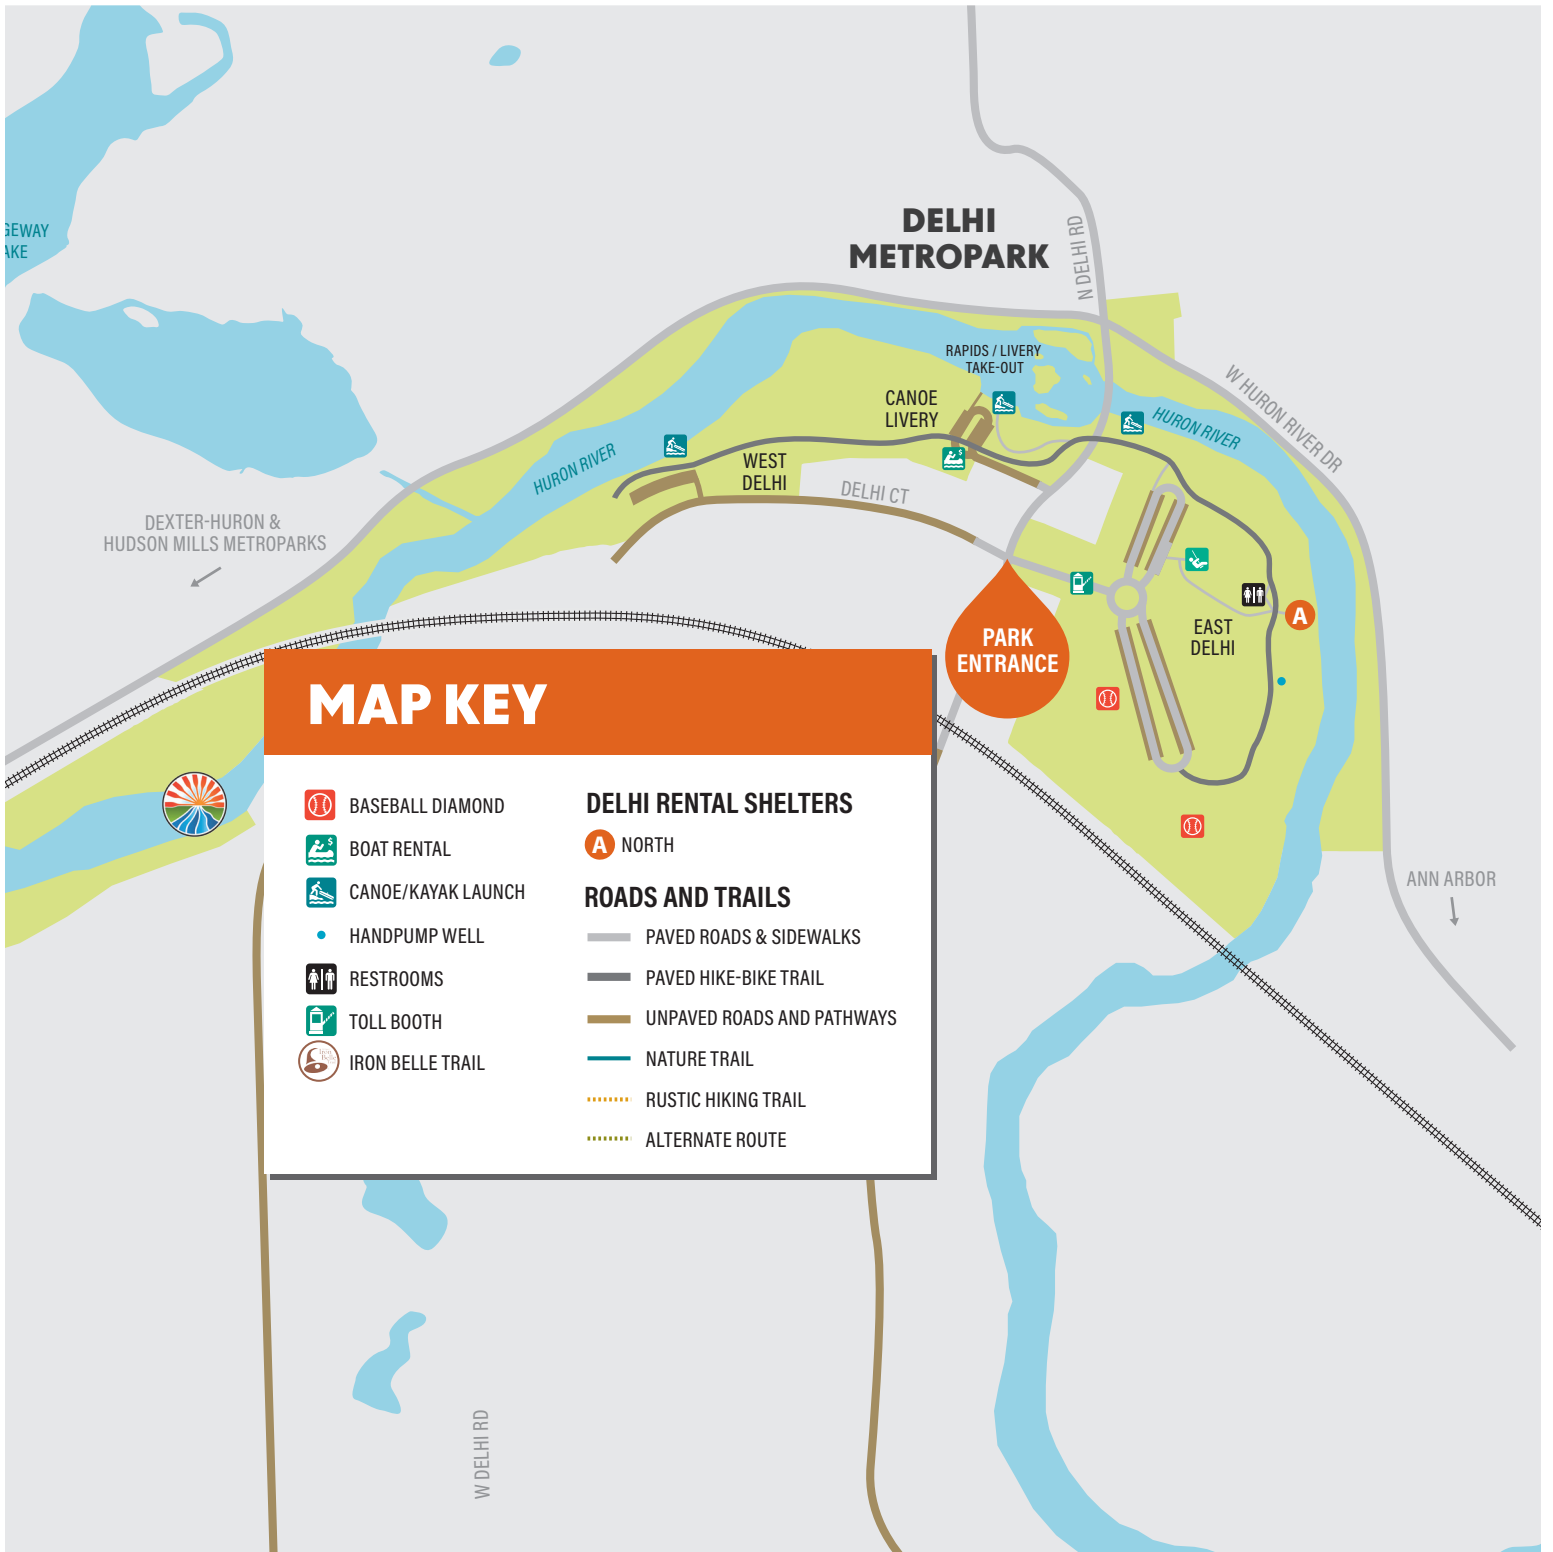

DELHI

Administered through Hudson Mills Metropark

3902 E. Delhi, Ann Arbor, MI 48103

Hudson Mills Metropark Office: (734) 426-8211

Park Hours: November 1 - Day before Memorial Day Weekend: 8 a.m. - 8 p.m.

Friday of Memorial Day weekend - October 31: 8 a.m. - 10 p.m.

MAP KEY

- BASEBALL DIAMOND
- BOAT RENTAL
- CANOE/KAYAK LAUNCH
- HANDPUMP WELL
- RESTROOMS
- TOLL BOOTH
- IRON BELLE TRAIL

DELHI RENTAL SHELTERS

- NORTH

ROADS AND TRAILS

- PAVED ROADS & SIDEWALKS
- PAVED HIKE-BIKE TRAIL
- UNPAVED ROADS AND PATHWAYS
- NATURE TRAIL
- RUSTIC HIKE TRAIL
- ALTERNATE ROUTE