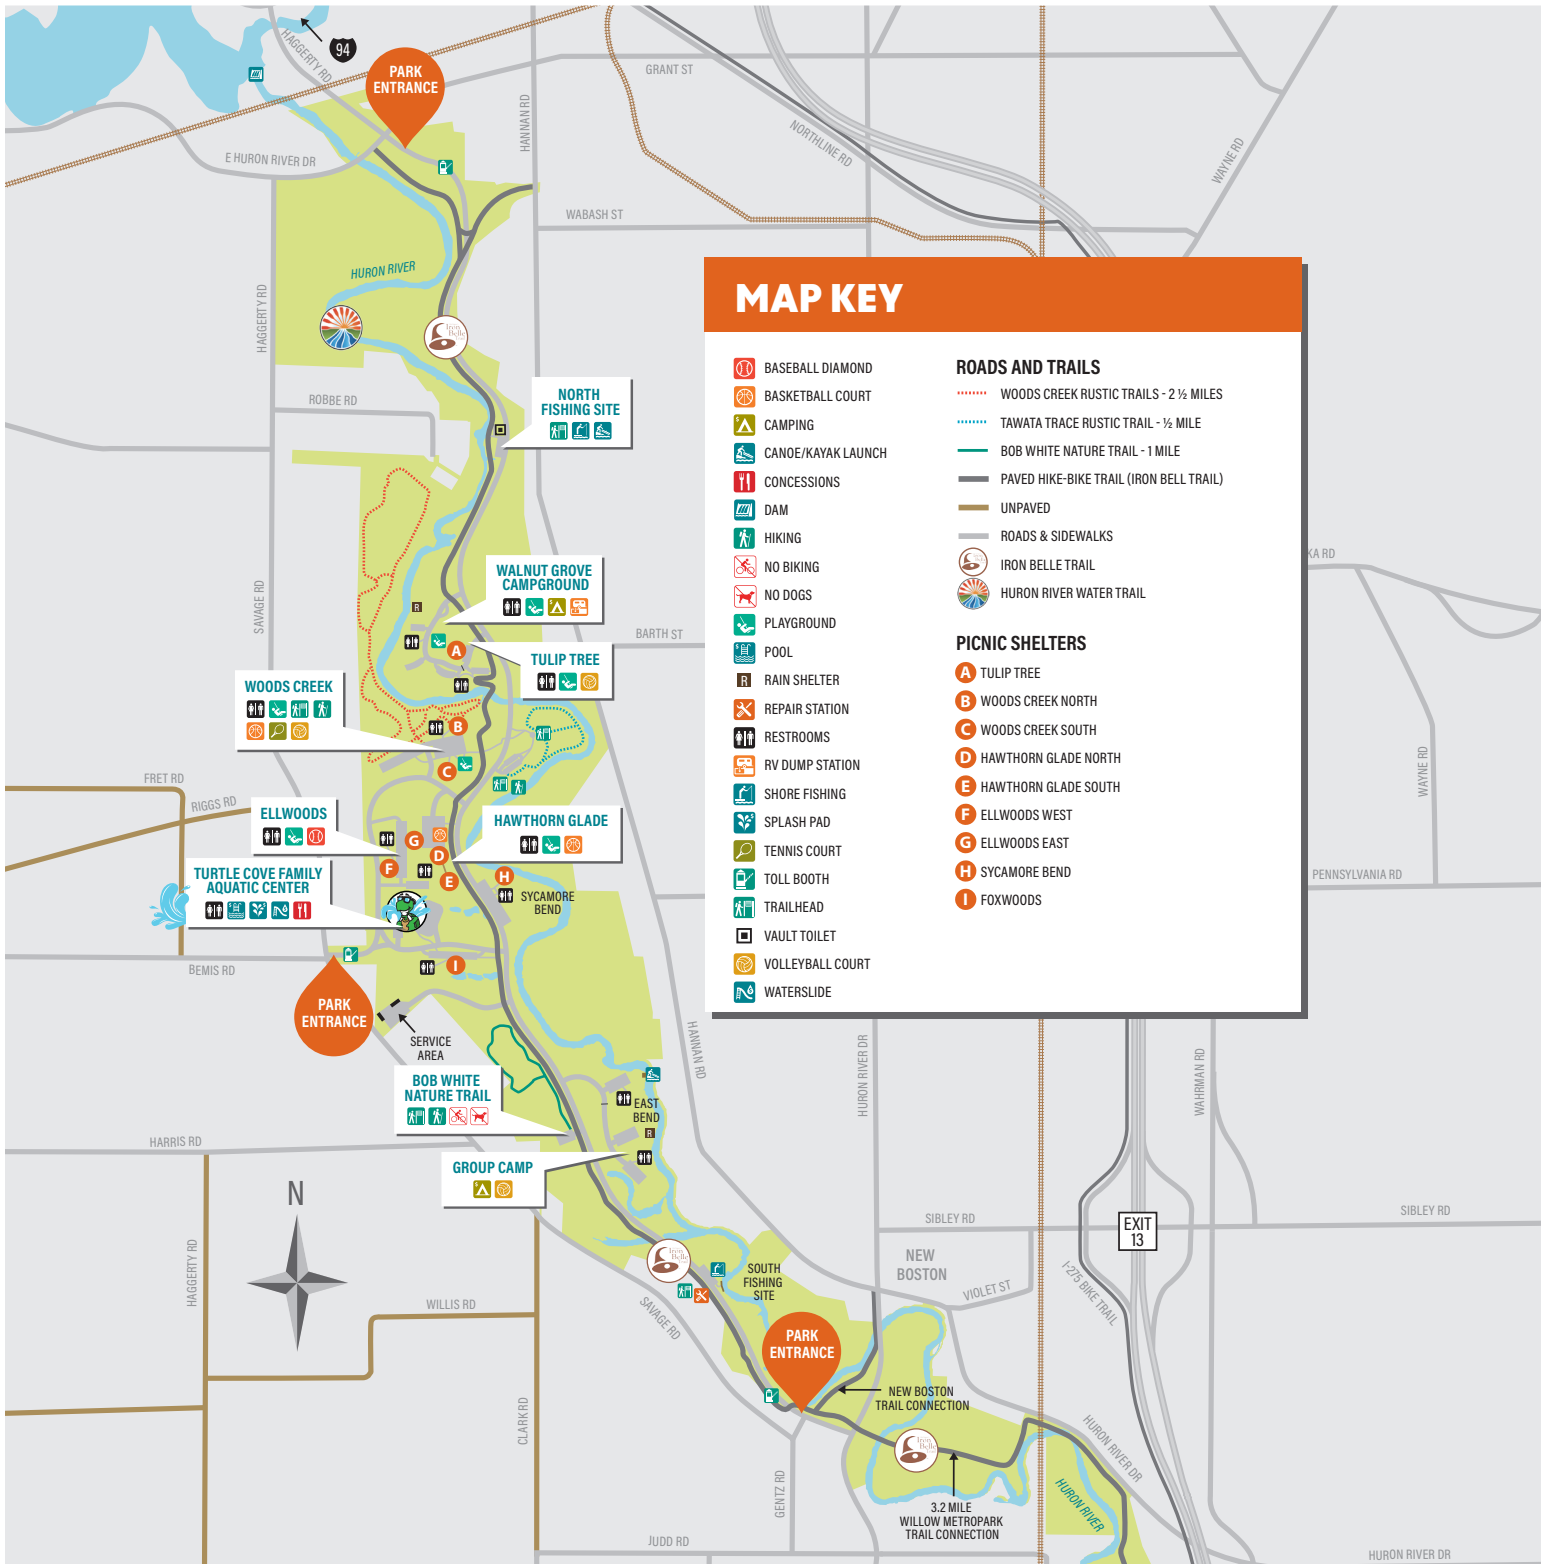

LOWER HURON METROPARK

40151 East Huron River Drive, Belleville, MI 48111

Park Office: (734) 697-9181

Park Hours: November 1 - March 31: 7 a.m. - 8 p.m. | April 1 - October 31: 7 a.m. - 10 p.m.

METROPARKS.COM