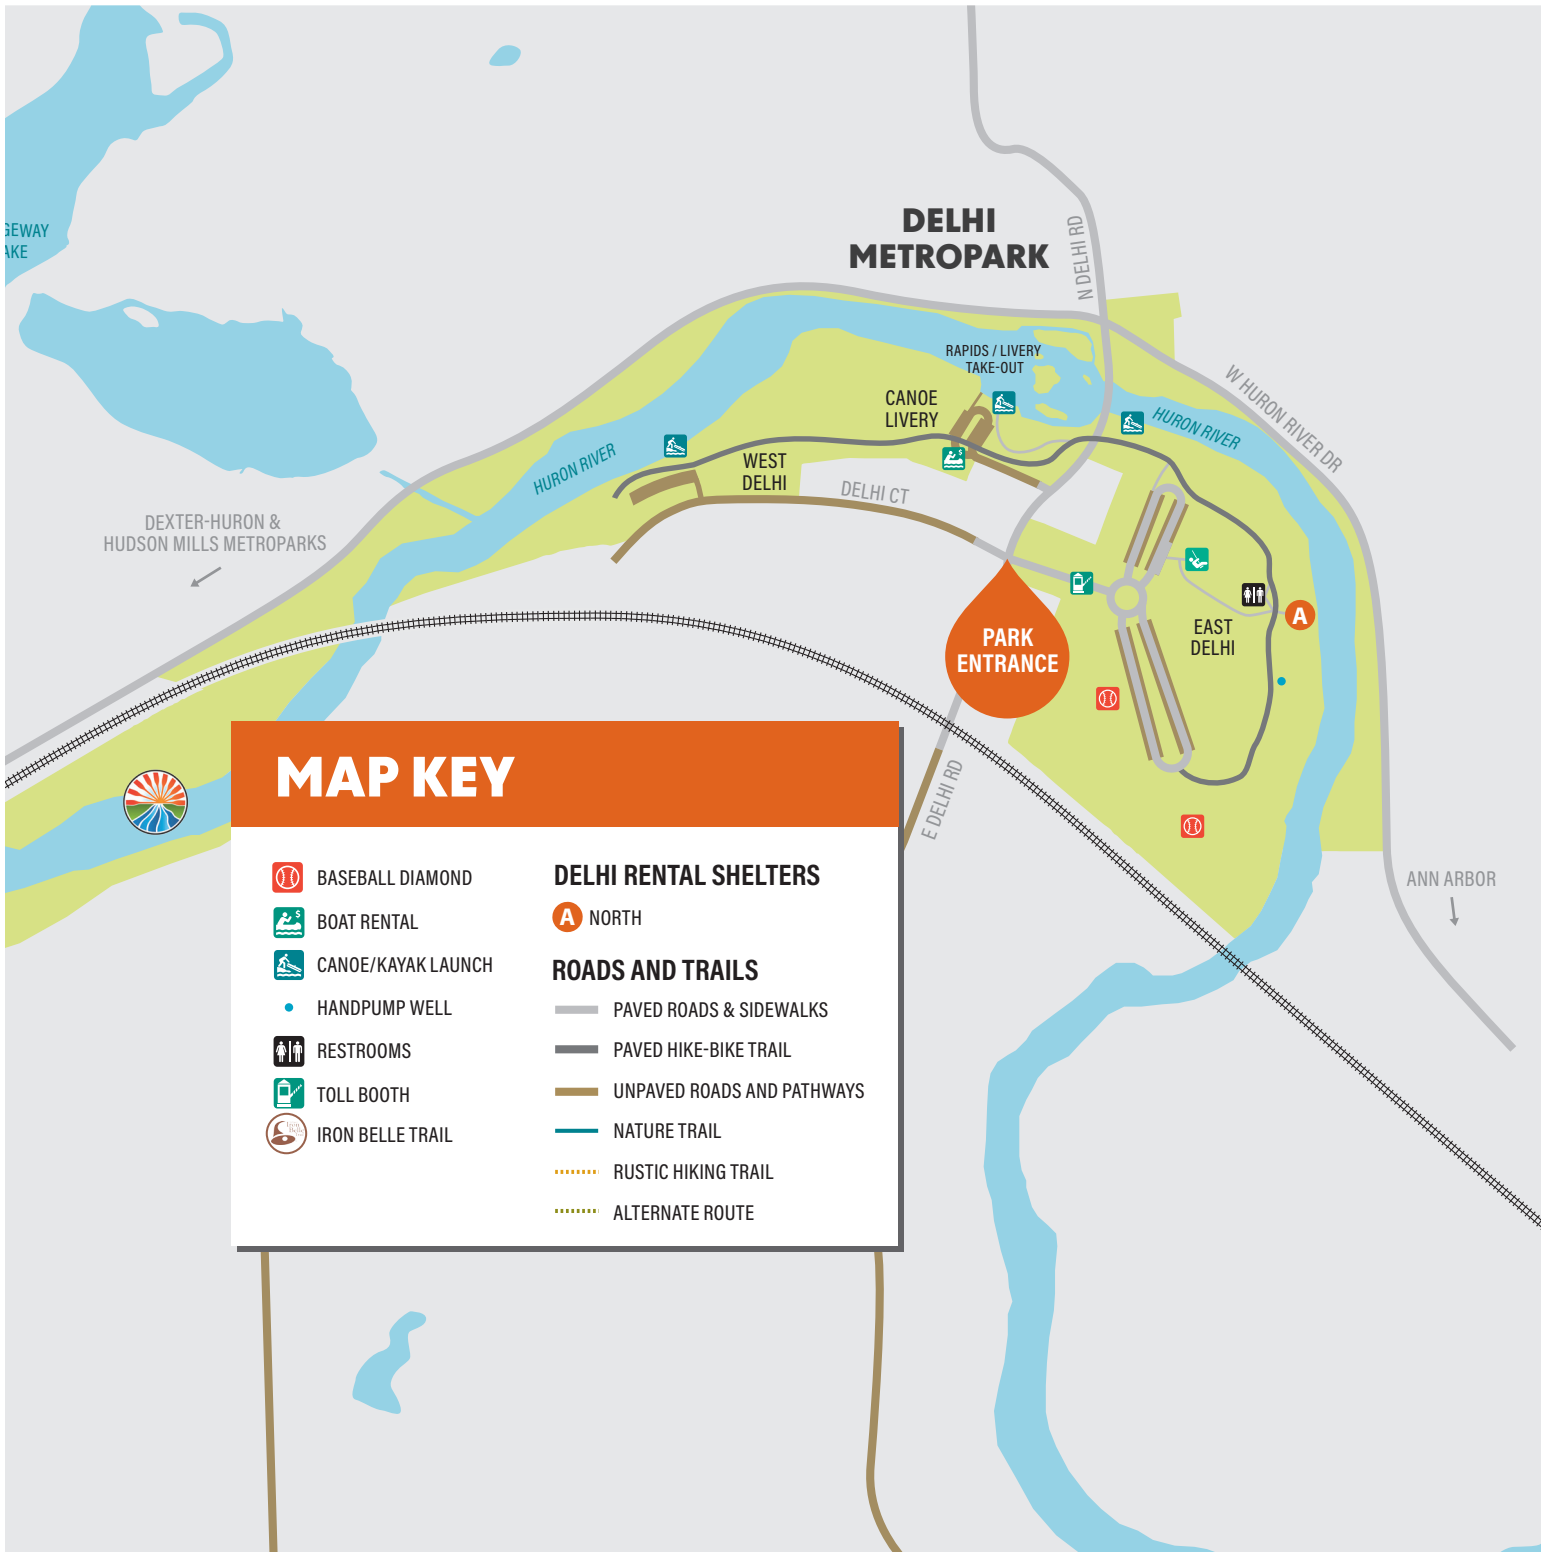

DELHI

Administered through Hudson Mills Metropark

3902 E. Delhi, Ann Arbor, MI 48103

Hudson Mills Metropark Office: (734) 426-8211

Park Hours: November 1 - Day before Memorial Day Weekend: 8 a.m. - 8 p.m.

Friday of Memorial Day weekend - October 31: 8 a.m. - 10 p.m.

MAP KEY

	BASEBALL DIAMOND	DELHI RENTAL SHELTERS	
	BOAT RENTAL	A NORTH	
	CANOE/KAYAK LAUNCH	ROADS AND TRAILS	
	HANDPUMP WELL		PAVED ROADS & SIDEWALKS
	RESTROOMS		PAVED HIKE-BIKE TRAIL
	TOLL BOOTH		UNPAVED ROADS AND PATHWAYS
	IRON BELLE TRAIL		NATURE TRAIL
			RUSTIC HIKING TRAIL
			ALTERNATE ROUTE