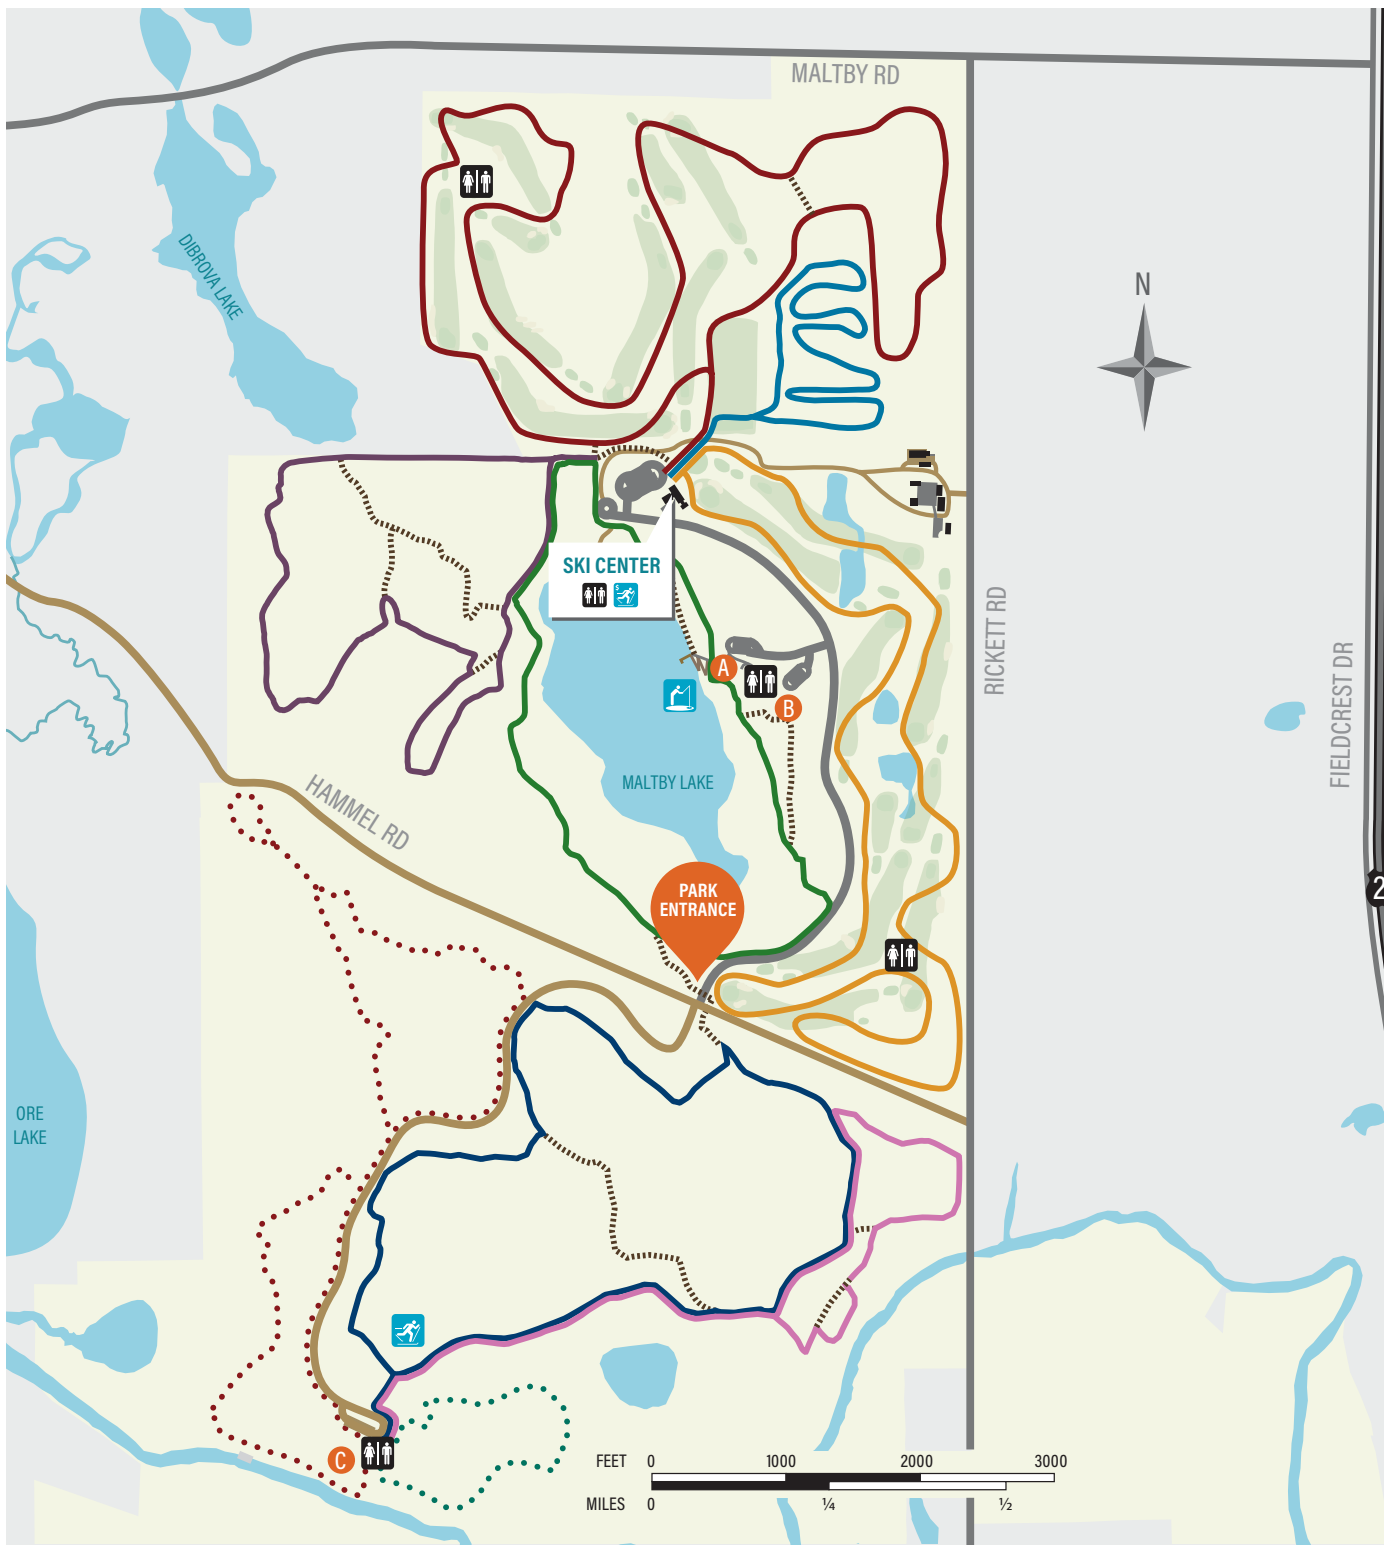

# HURON MEADOWS METROPARKS WINTER ACTIVITIES

8765 Hammel Rd, Brighton, MI 48116 | (734) 426-8211 | METROPARKS.COM

- CROSS-COUNTRY SKIING
  - SKI RENTAL
  - ICE FISHING
  - RESTROOMS
- ROADS AND TRAILS**
- ROADS & SIDEWALKS
  - UNPAVED
- PICNIC SHELTERS**
- A** SUNSET RIDGE
  - B** ACORN RIDGE
  - C** CEDAR RIDGE
- SKI TRAILS**
- Ski trails use Nordic Difficulty Rating System
- EASY
  - MODERATE
  - DIFFICULT
- CLASSIC & SKATE SKI TRAILS**
- BUCKS RUN 1½ MILES \$5 FEE FOR THIS TRAIL
  - COYOTE RUN 3¼ MILES
  - HAWK HILLS 2¾ MILES
- RUSTIC HIKE & CLASSIC/SKATE SKI TRAILS**
- MALTBY VISTA 1½ MILES
  - CEDAR TRACE 1¼ MILES
  - BEECH ALLEY 2¼ MILES (NO SKATE SKIING)
  - OAK HILLS 2¼ MILES (NO SKATE SKIING)
  - CONNECTOR TRAIL
- RUSTIC HIKE/SNOWSHOE TRAILS**
- MORAIN FEN 2¾ MILES
  - HIDDEN LAKE ¾ MILE BEND