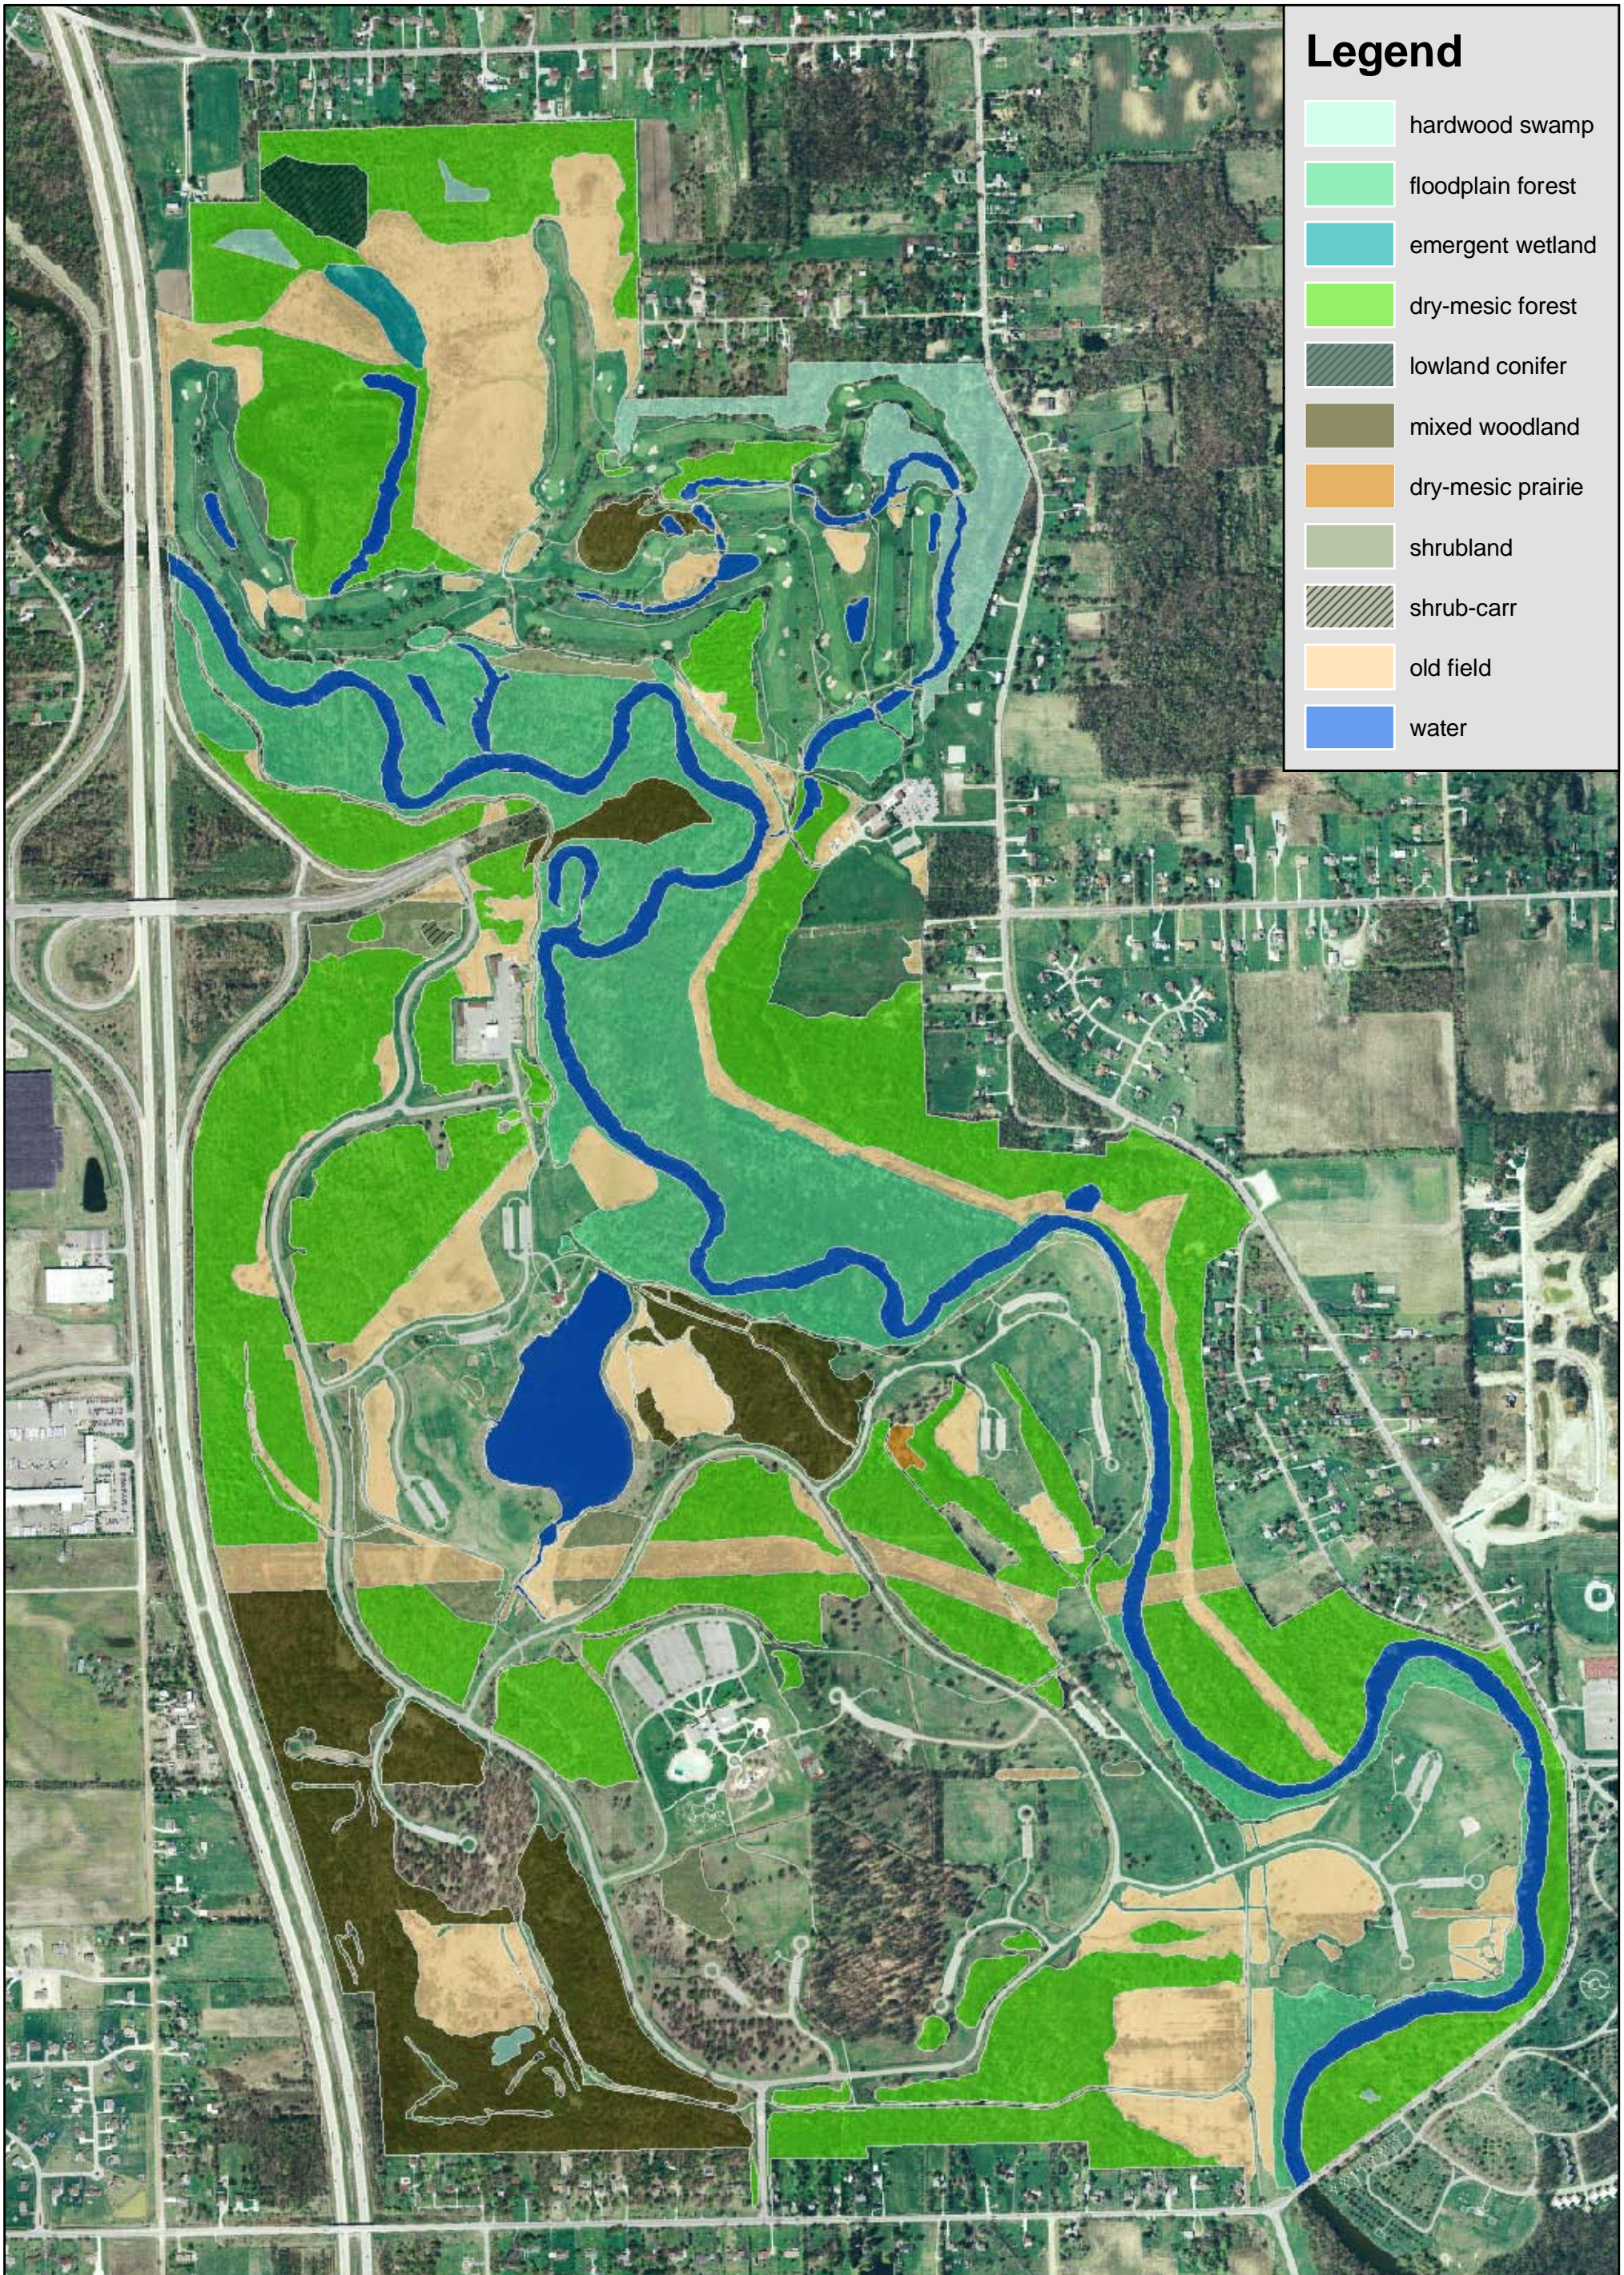

Willow Metropark

Natural Communities

0 0.25 0.5 0.75 1 Miles

Huron-Clinton Metropolitan Authority
Date: December, 2009
Sources: HCMA, SEMCOG, MNFI