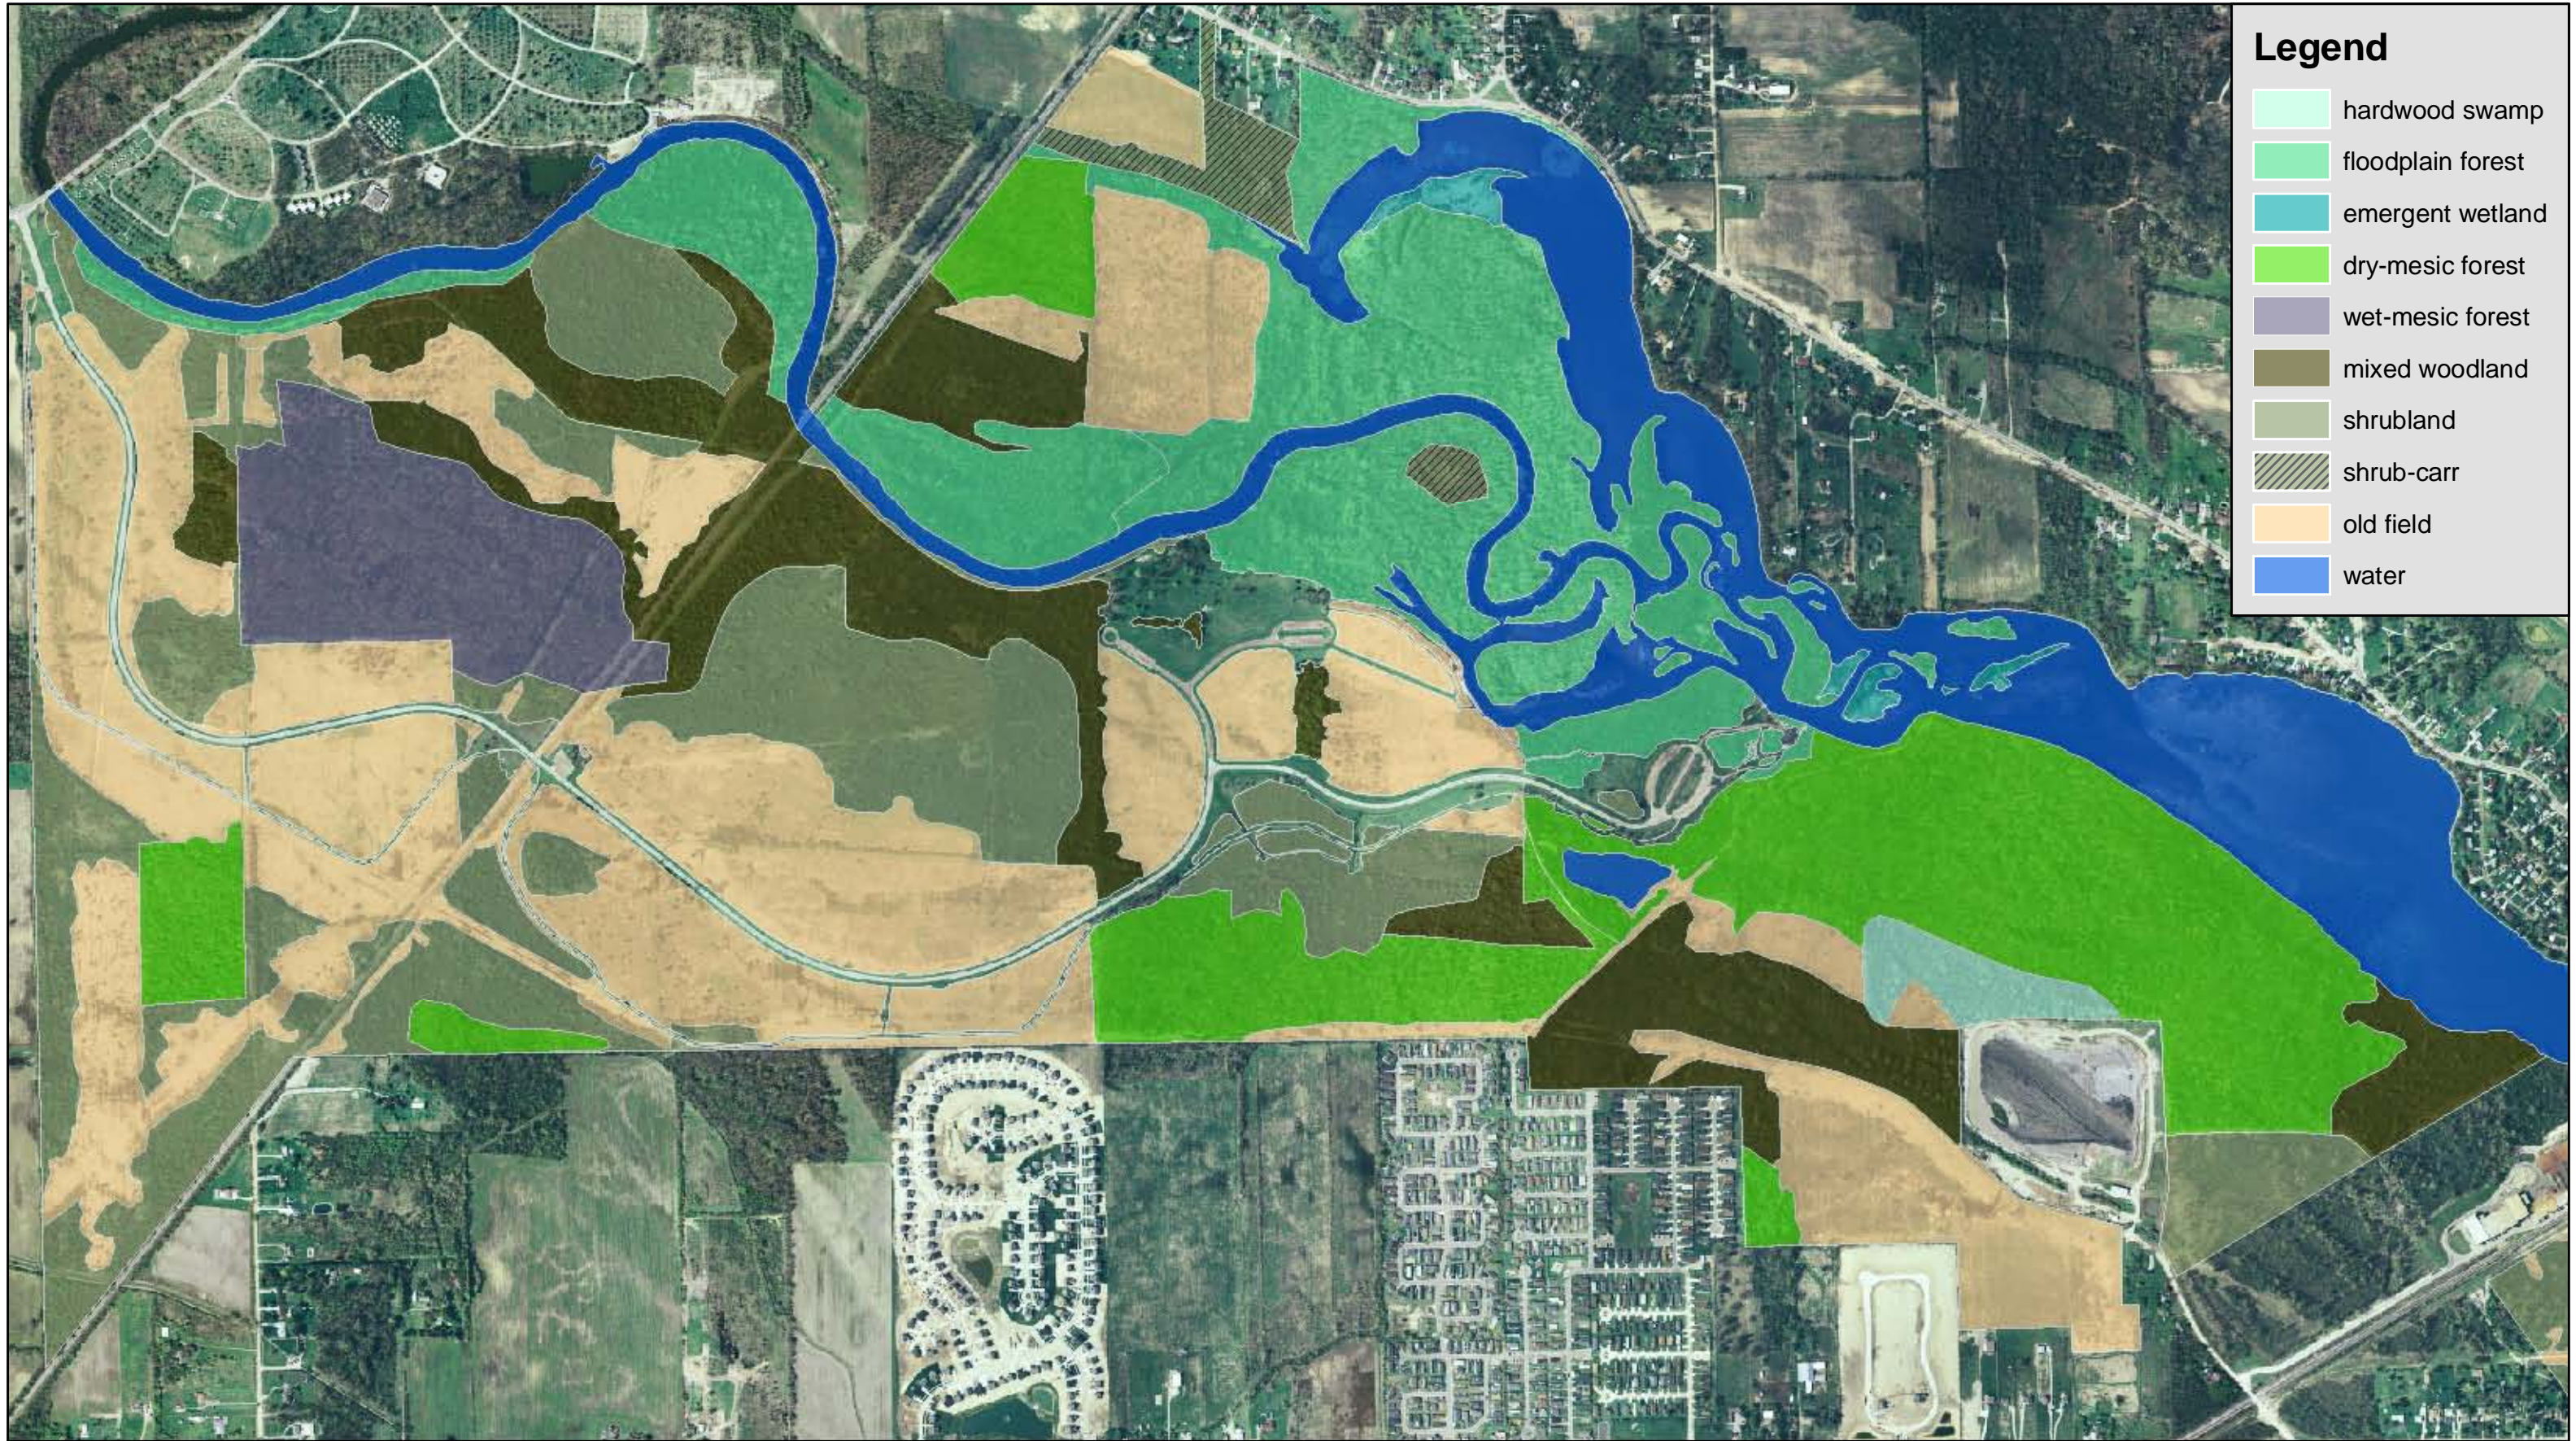

Oakwoods Metropark Natural Communities

Legend

- hardwood swamp
- floodplain forest
- emergent wetland
- dry-mesic forest
- wet-mesic forest
- mixed woodland
- shrubland
- shrub-carr
- old field
- water