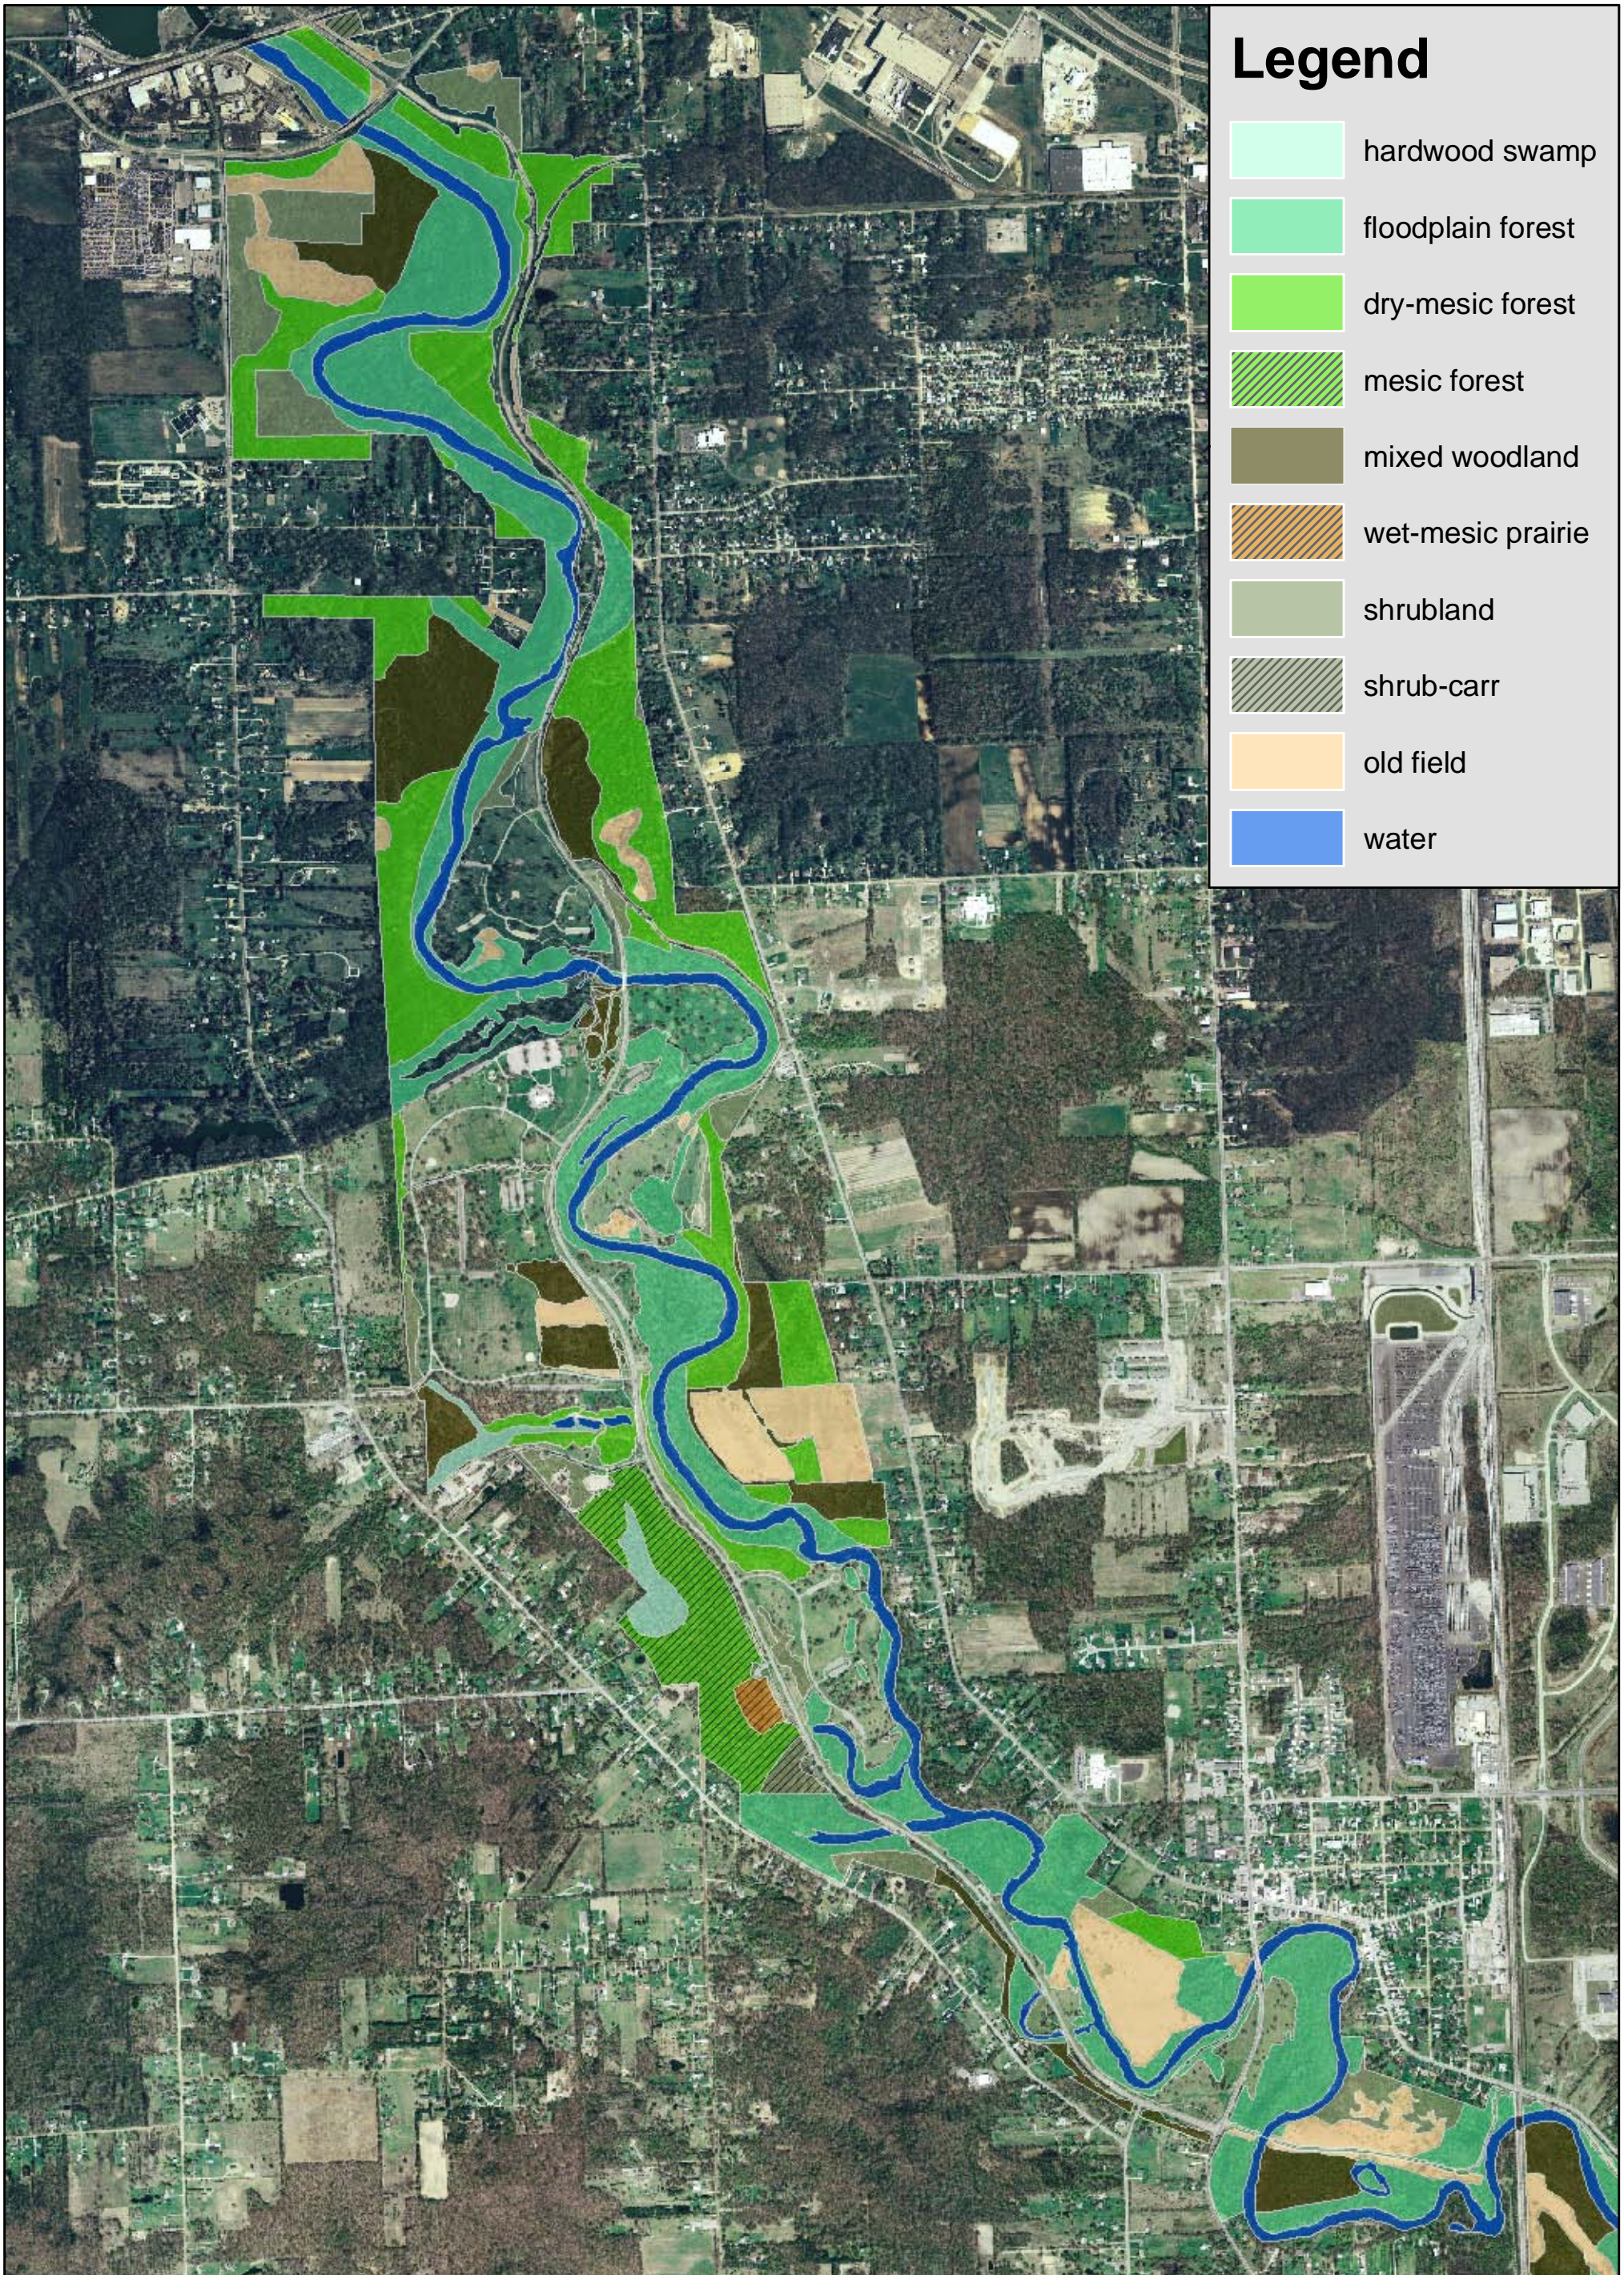

# Lower Huron Metropark

## Natural Communities

0 0.25 0.5 0.75 1 Miles

Huron-Clinton Metropolitan Authority  
 Date: December, 2009  
 Sources: HCMA, SEMCOG, MNFI