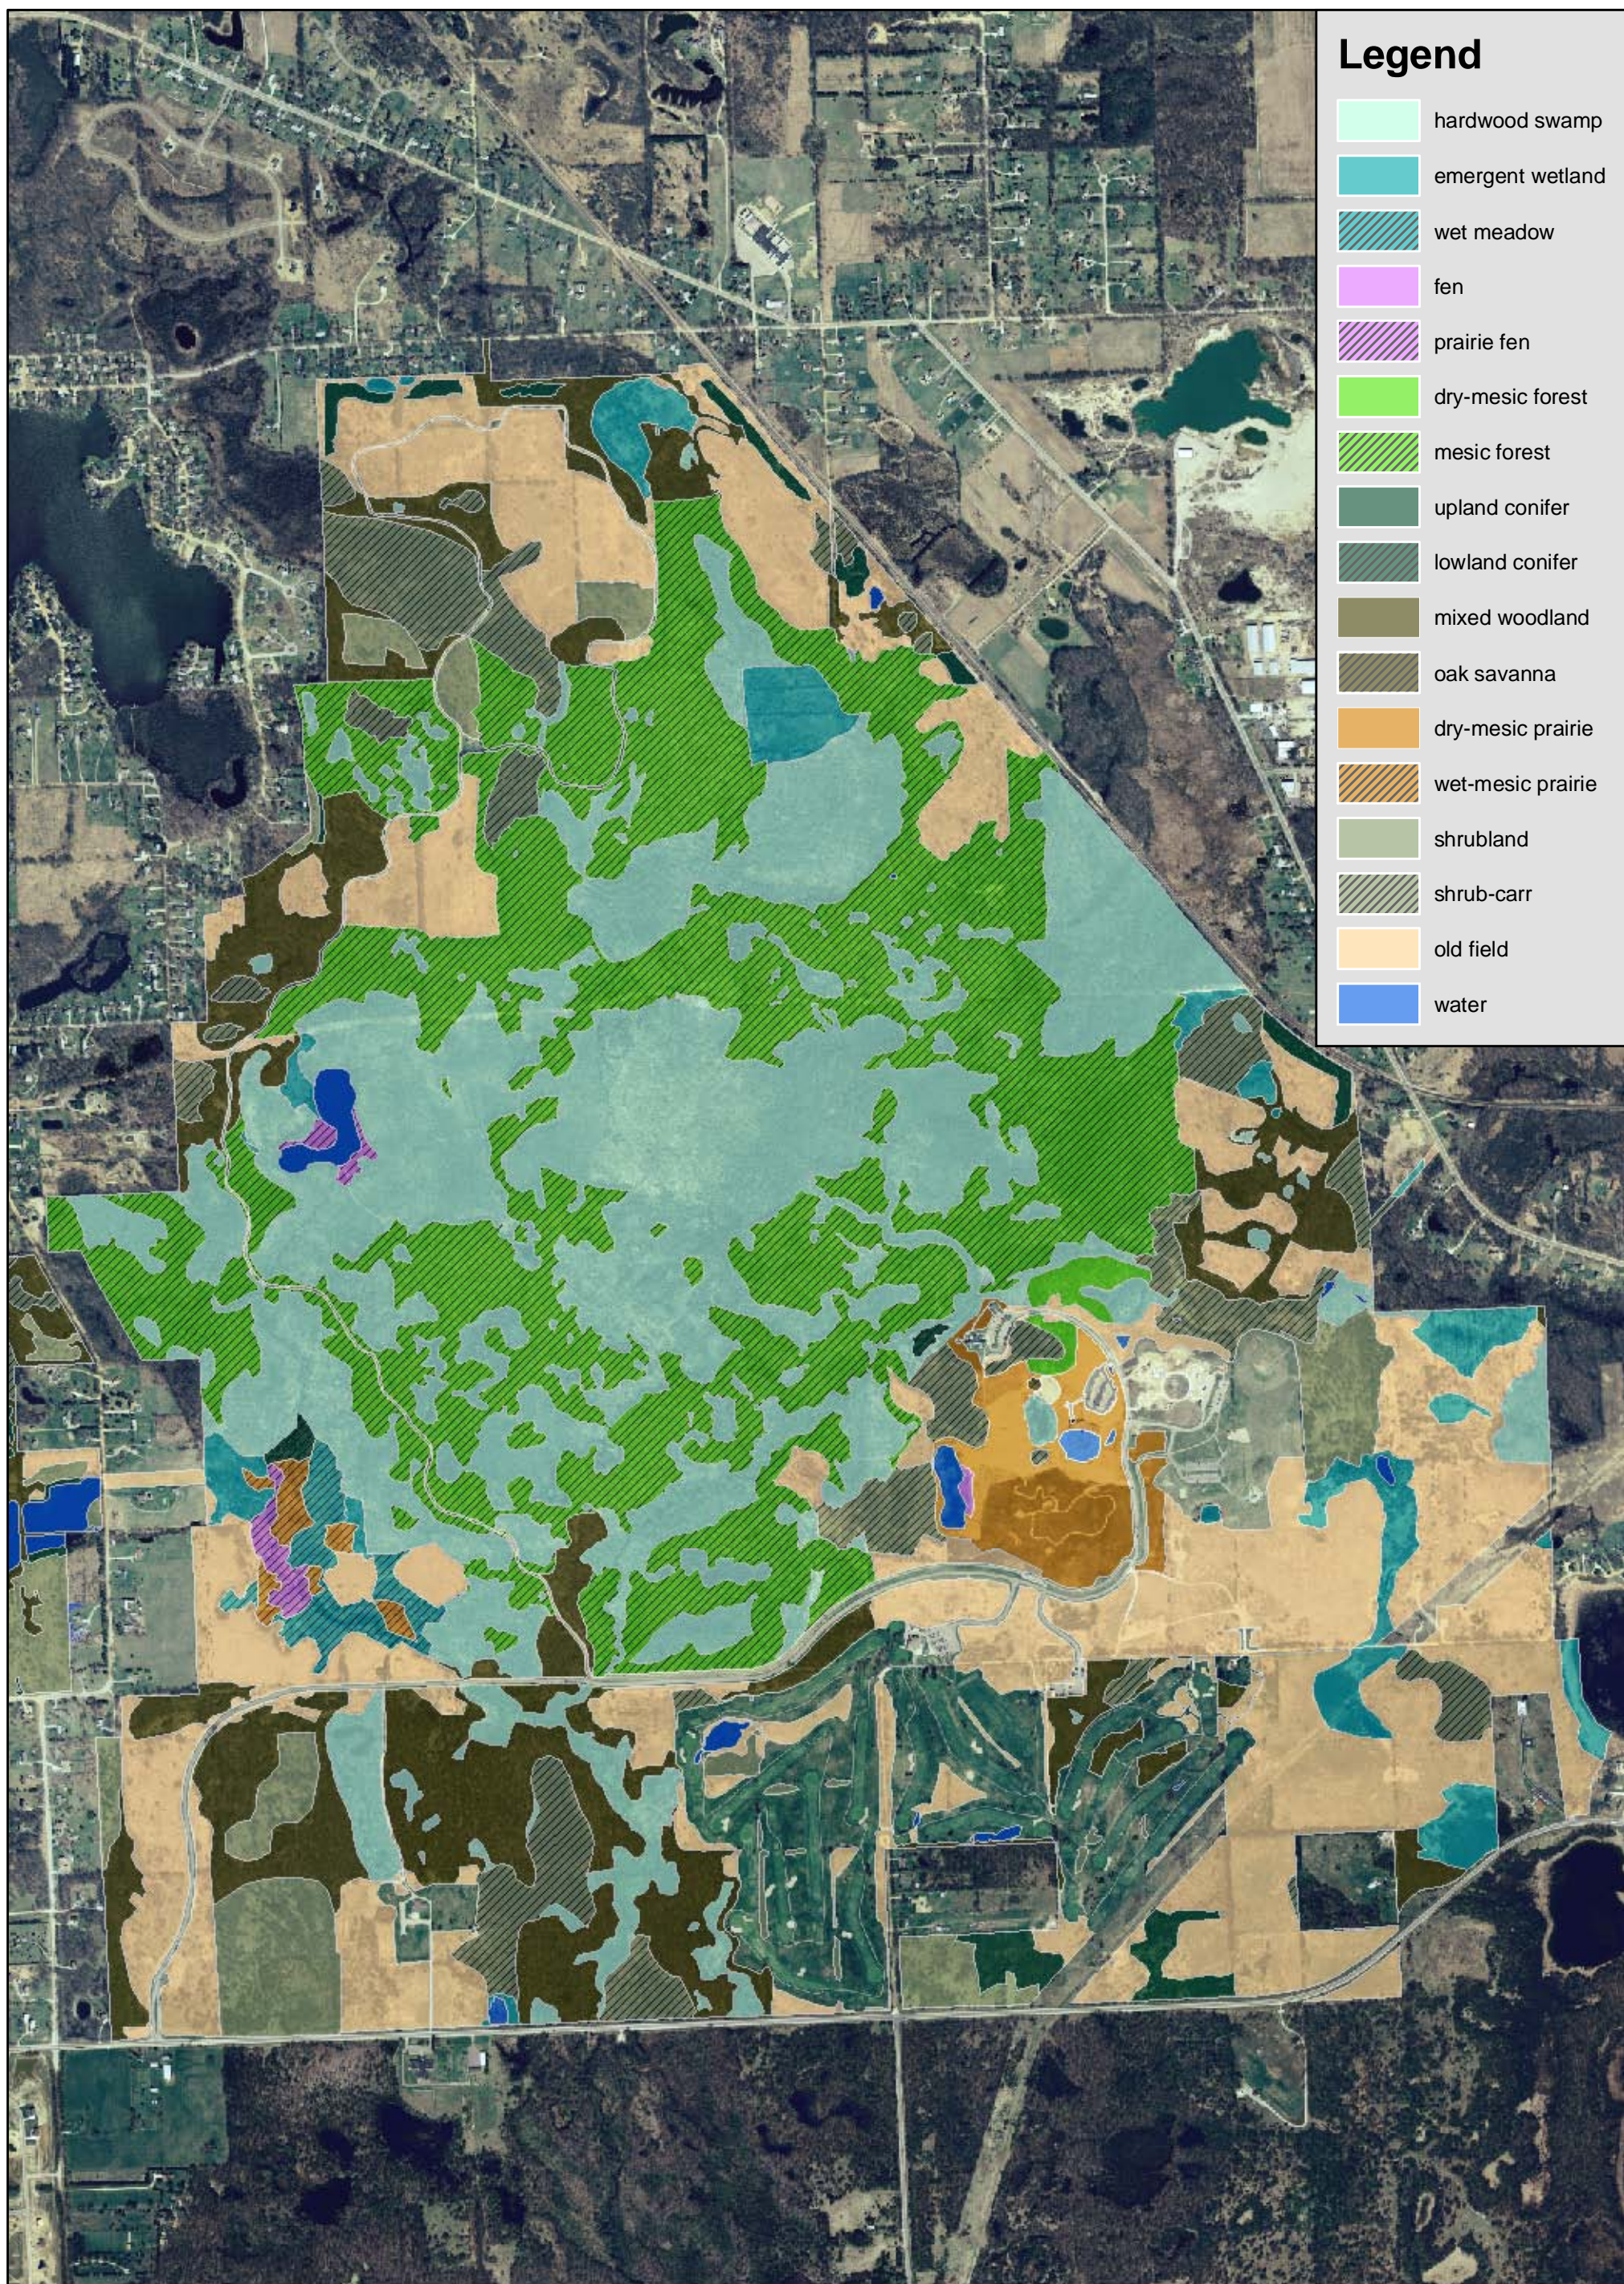

Indian Springs Metropark

Natural Communities

Legend

- hardwood swamp
- emergent wetland
- wet meadow
- fen
- prairie fen
- dry-mesic forest
- mesic forest
- upland conifer
- lowland conifer
- mixed woodland
- oak savanna
- dry-mesic prairie
- wet-mesic prairie
- shrubland
- shrub-carr
- old field
- water

Huron-Clinton Metropolitan Authority
 Date: December, 2009
 Sources: HCMA, SEMCOG, MNFI