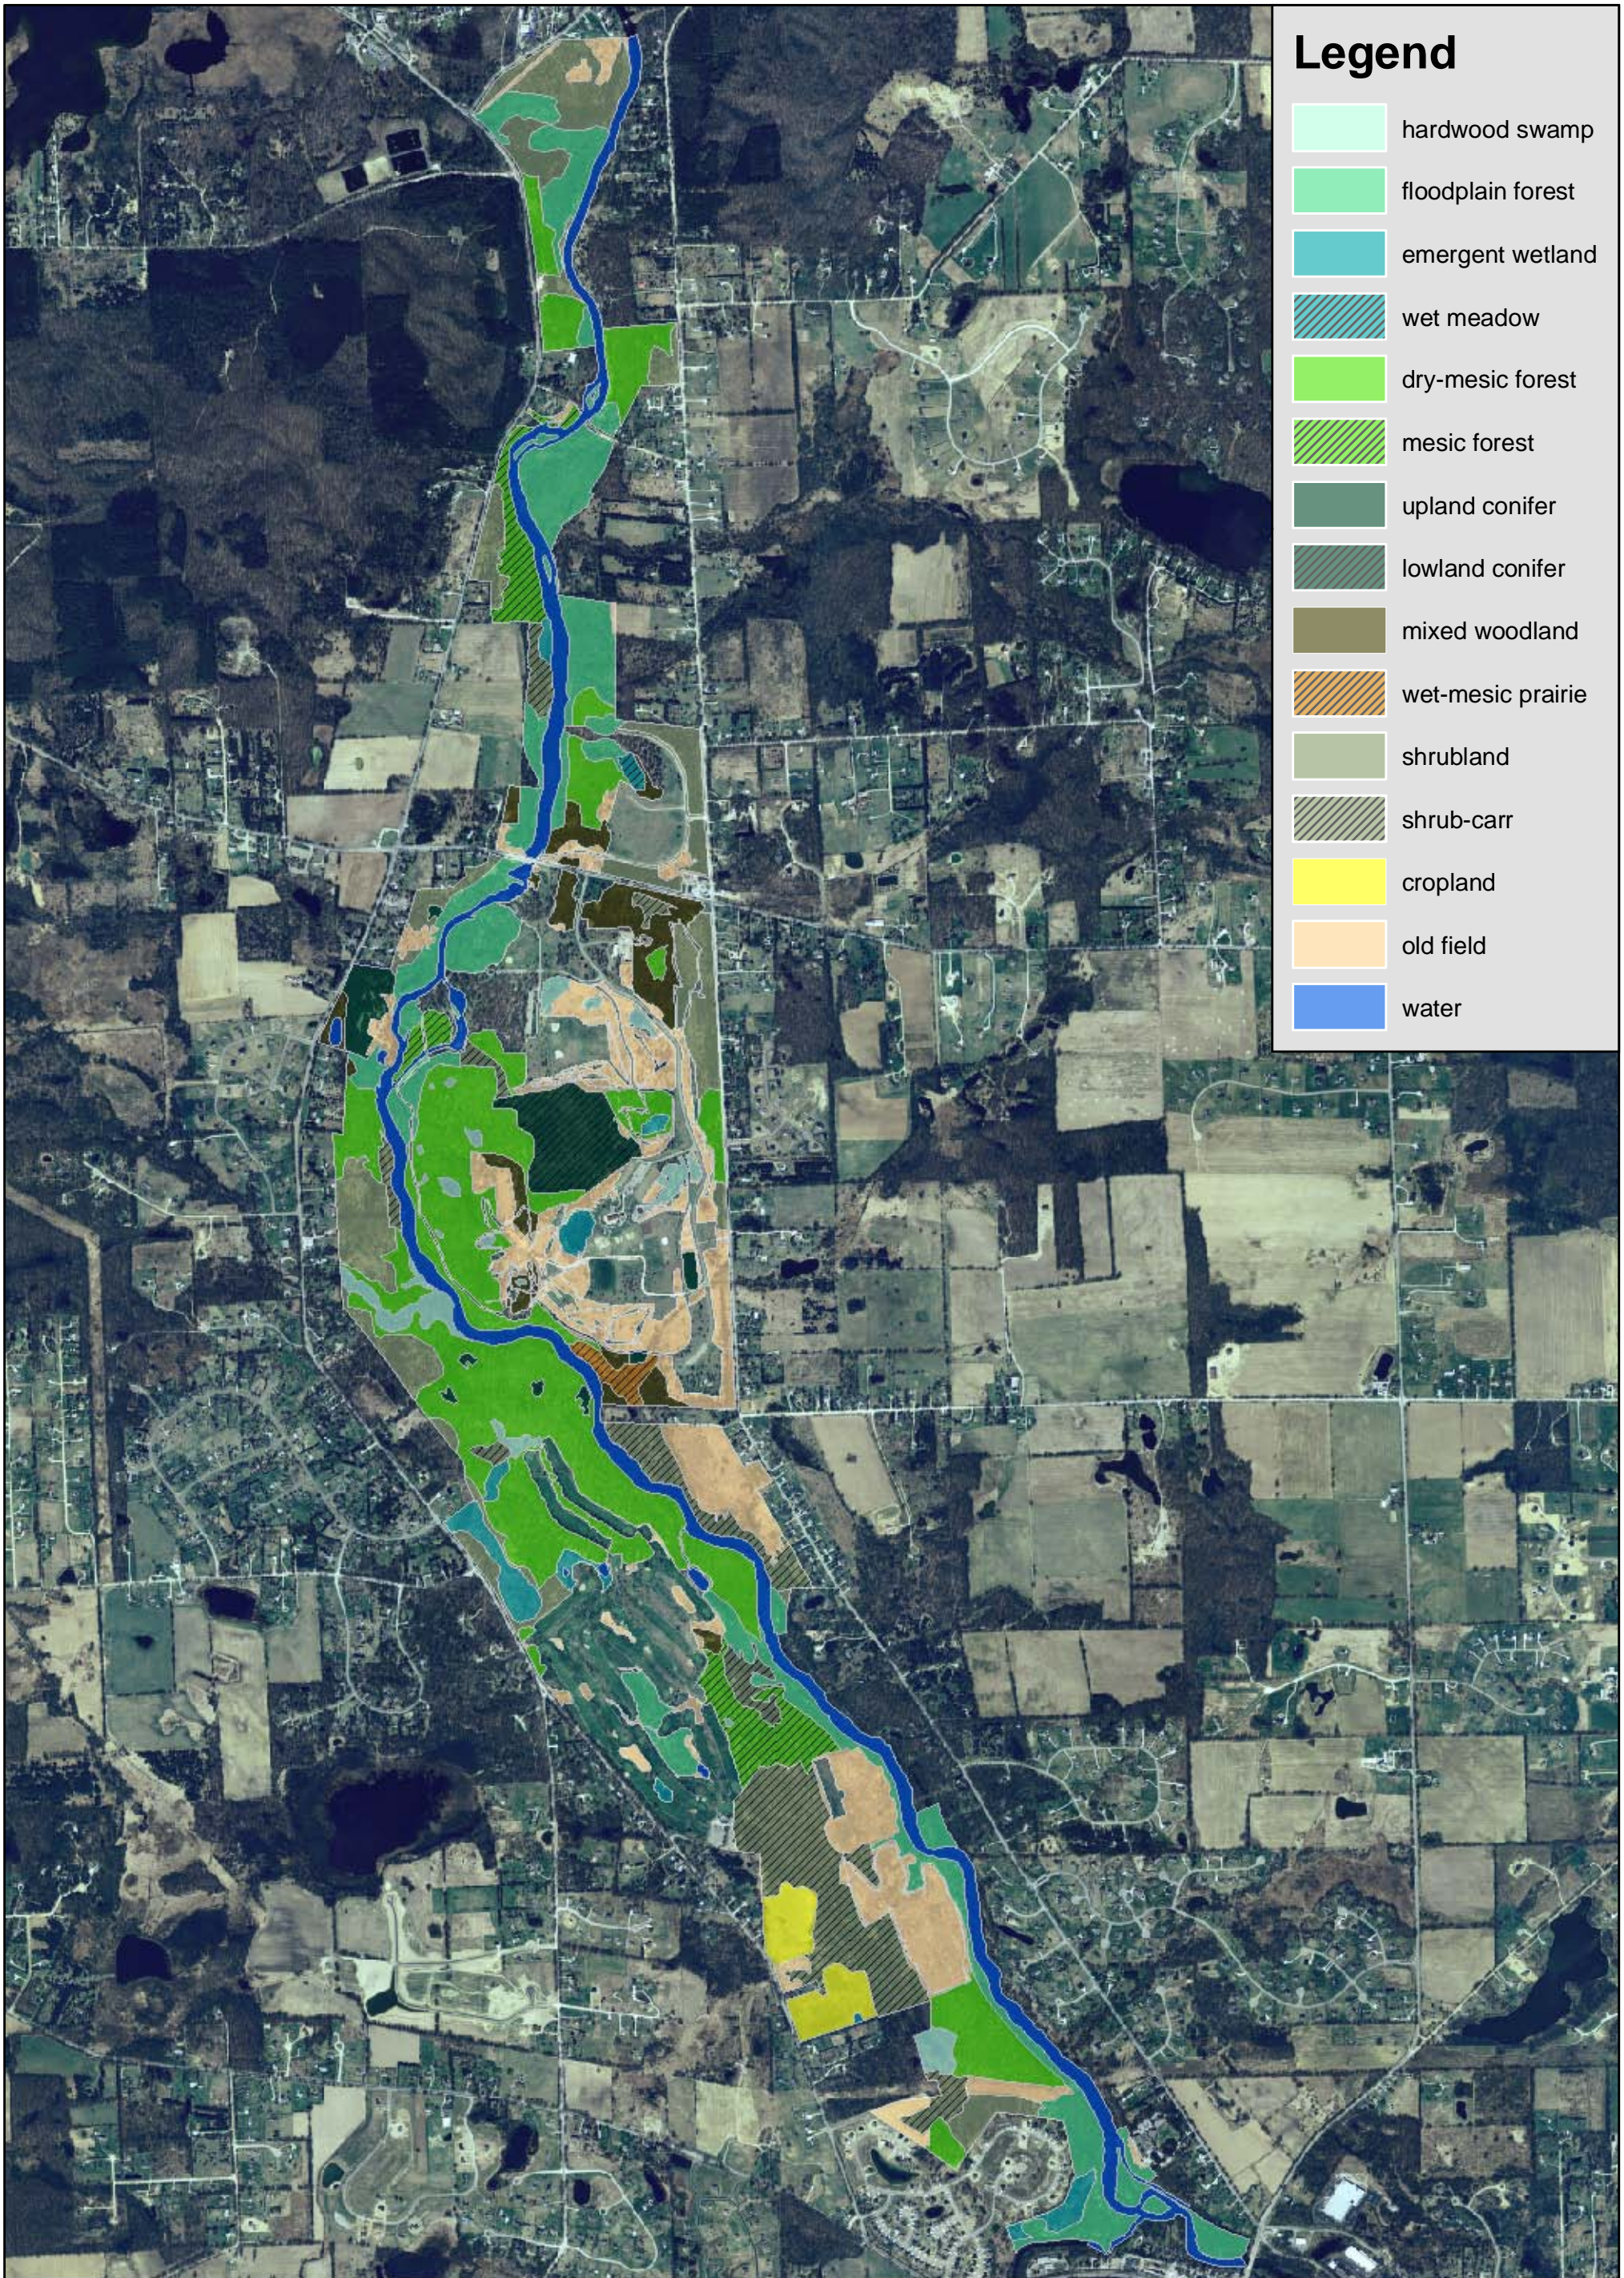

# Hudson Mills Metropark

## Natural Communities

- Legend**
- hardwood swamp
  - floodplain forest
  - emergent wetland
  - wet meadow
  - dry-mesic forest
  - mesic forest
  - upland conifer
  - lowland conifer
  - mixed woodland
  - wet-mesic prairie
  - shrubland
  - shrub-carr
  - cropland
  - old field
  - water

0 0.25 0.5 0.75 1 Miles