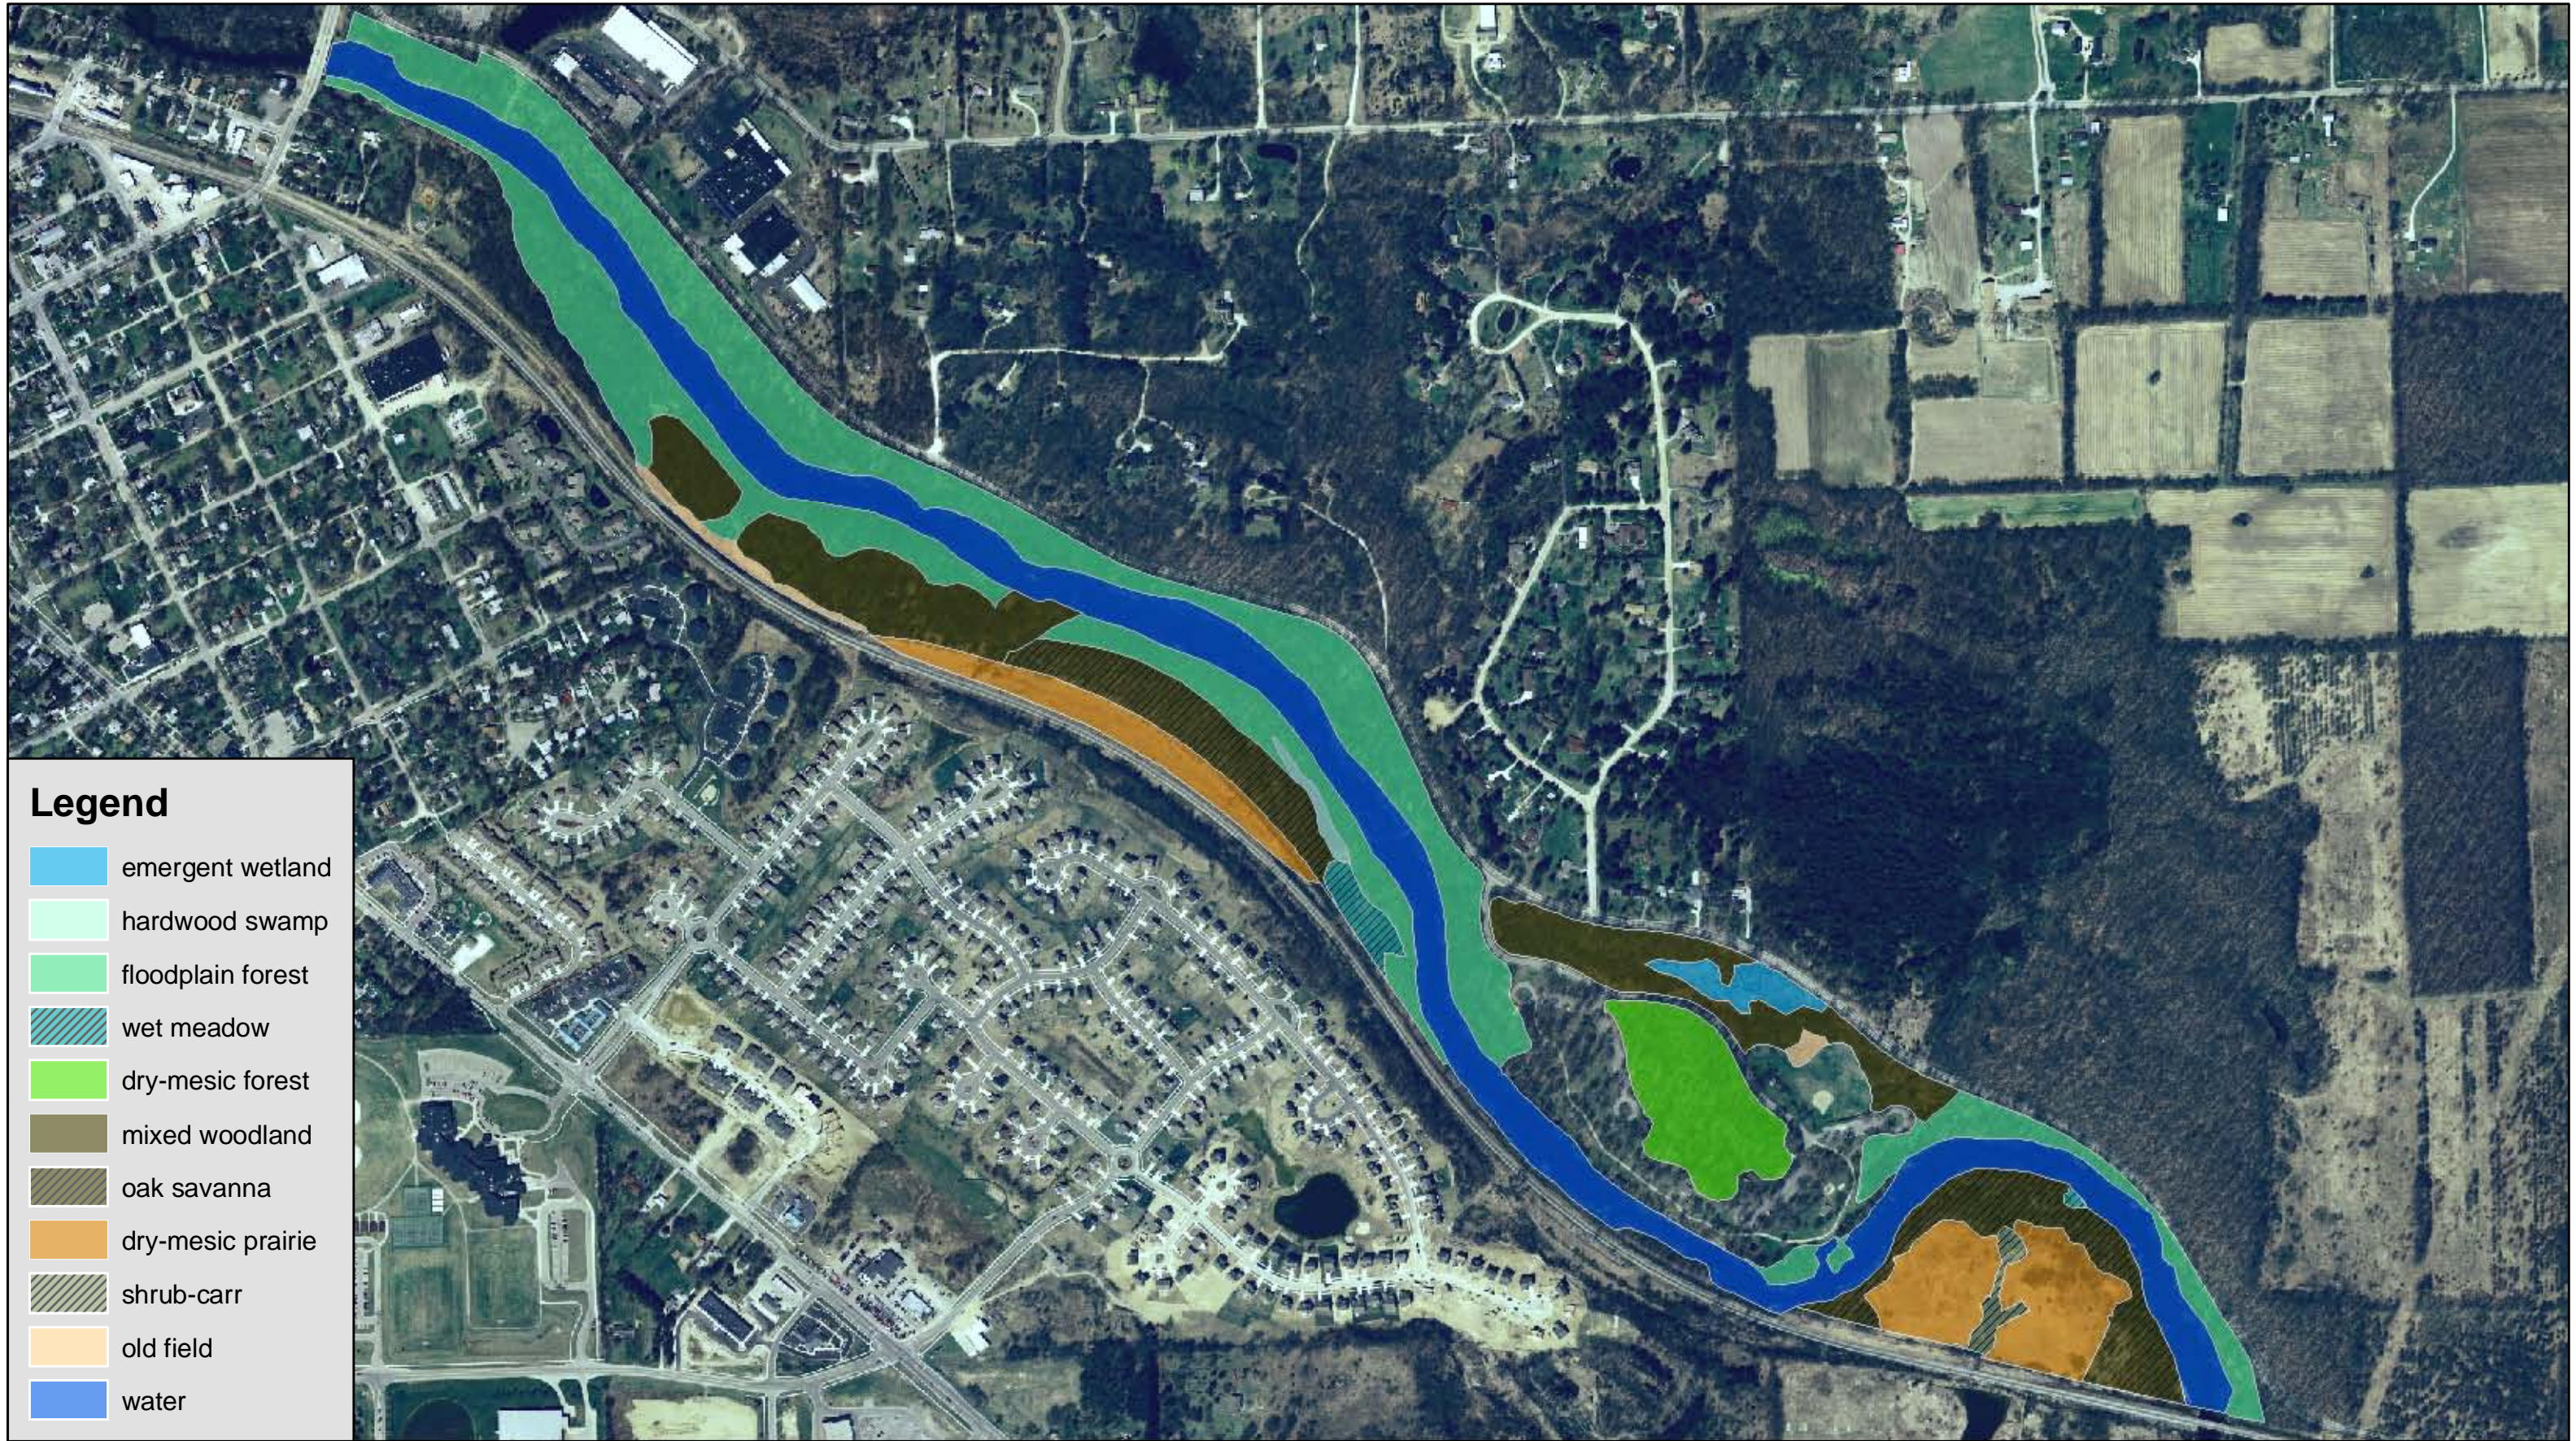

Dexter-Huron Metropark

Natural Communities

Legend

- emergent wetland
- hardwood swamp
- floodplain forest
- wet meadow
- dry-mesic forest
- mixed woodland
- oak savanna
- dry-mesic prairie
- shrub-carr
- old field
- water

0 0.25 0.5 0.75 1 Miles

Huron-Clinton Metropolitan Authority
Date: December, 2009
Sources: HCMA, MNFI, SEMCOG