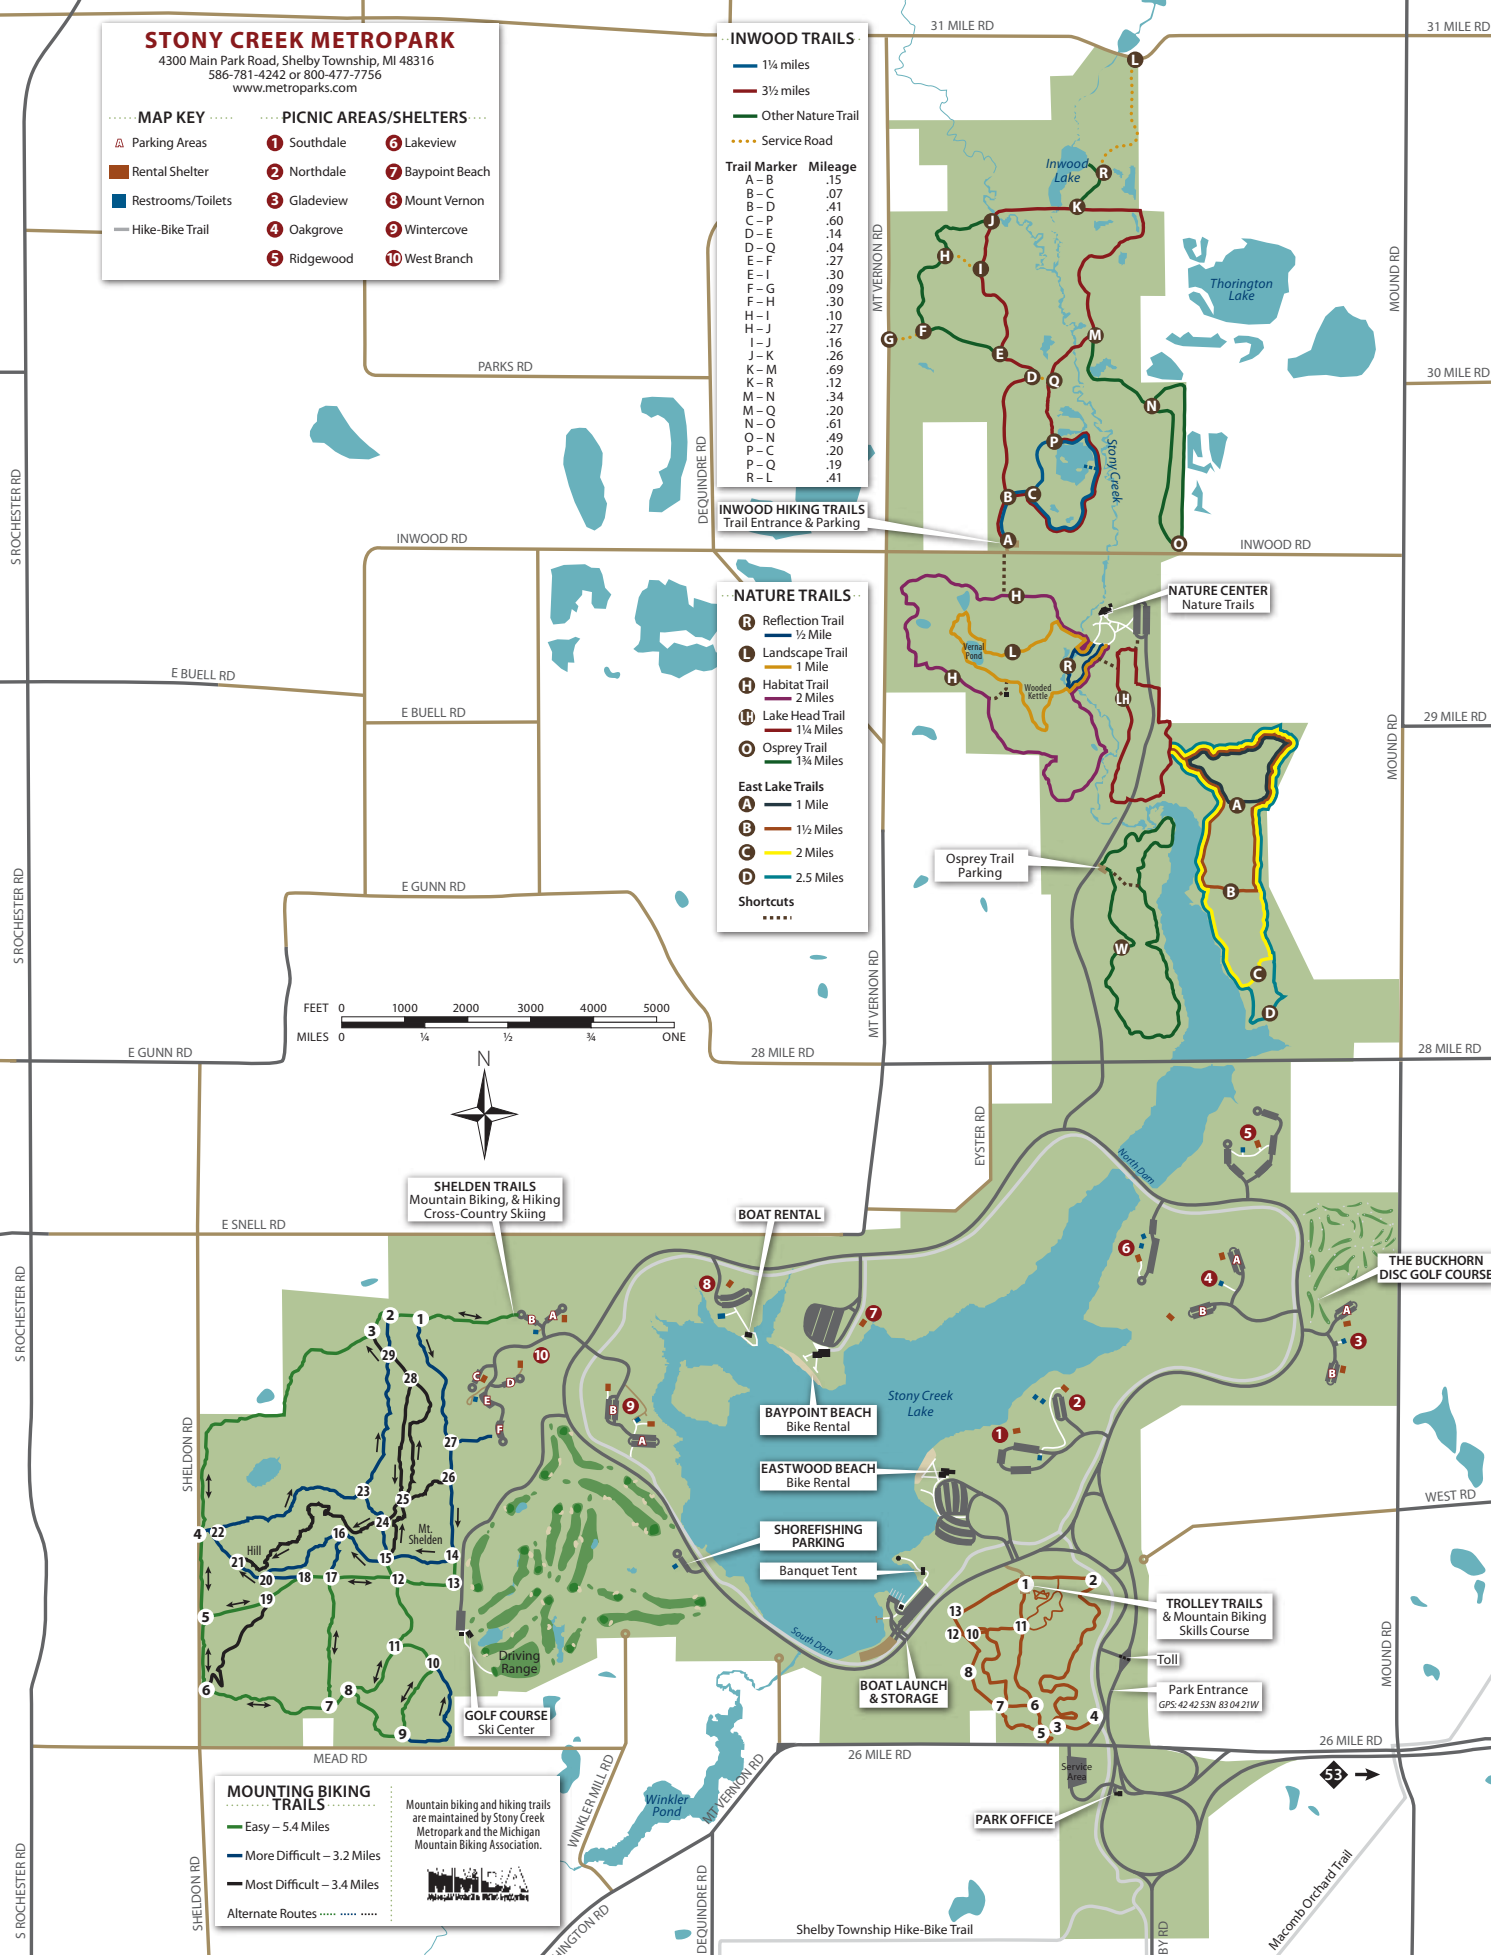

## MAP KEY

- Parking Areas
- Rental Shelter
- Restrooms/Toilets
- Hike-Bike Trail

## PICNIC AREAS/SHELTERS

- 1** Southdale
- 2** Northdale
- 3** Gladeview
- 4** Oakgrove
- 5** Ridgewood
- 6** Lakeview
- 7** Baypoint Beach
- 8** Mount Vernon
- 9** Wintercove
- 10** West Branch

## INWOOD TRAILS

- 1 1/4 miles
- 3 1/2 miles
- Other Nature Trail
- Service Road

Trail Marker	Mileage
A - B	.15
B - C	.07
B - D	.41
C - P	.60
D - E	.14
D - Q	.04
E - F	.27
E - I	.30
F - G	.09
F - H	.30
H - I	.10
H - J	.27
J - J	.16
J - K	.26
K - M	.69
K - R	.12
M - N	.34
M - Q	.20
N - O	.61
O - N	.49
P - C	.20
P - Q	.19
R - L	.41

## NATURE TRAILS

- Reflection Trail 1/2 Mile
- Landscape Trail 1 Mile
- Habitat Trail 2 Miles
- Lake Head Trail 1 1/4 Miles
- Osprey Trail 1 3/4 Miles
- A** East Lake Trails 1 Mile
- B** East Lake Trails 1 1/2 Miles
- C** East Lake Trails 2 Miles
- D** East Lake Trails 2.5 Miles
- Shortcuts** .....